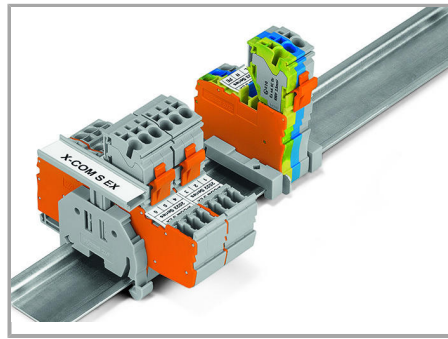

Group marking with height-adjustable group marker carrier (2009 163)

Familie de produse

X-COM S

Afișare globală produse din familie.

Supus modificărilor.