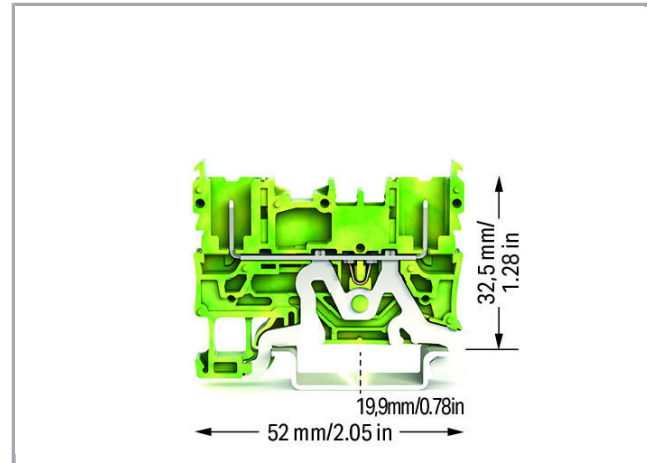

Fișă tehnică | Număr articol: 2022-1607

2-pin ground carrier terminal block; for DIN-rail 35 x 15 and 35 x 7.5; 2,50 mm²; green-yellow

www.wago.com/2022-1607

RoHS Compliant

[BOMcheck.net](https://www.bomcheck.net)

1 ... 2.5 mm² / 18 ... 12 AWG

Fine-stranded conductor; with ferrule; push-in termination

1 ... 2.5 mm² / 18 ... 12 AWG

Geometrical Data

Width

5.2 mm / 0.205 inch

Height from upper-edge of DIN-rail

32.5 mm / 1.28 inch