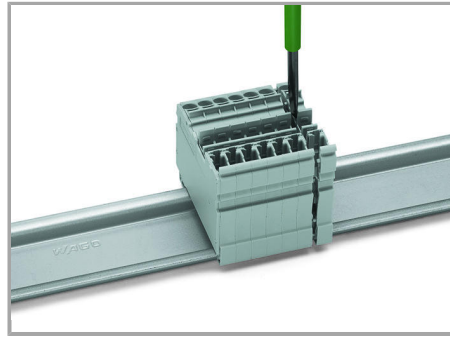

Supus modificărilor.

Snap individual carrier terminal blocks onto the carrier rail and slide together.

Open the assembly by laterally sliding a block via operating tool (3.5 x 0.5 mm blade).

Separate terminal block assembly and slide individual terminal blocks laterally using an operating tool.