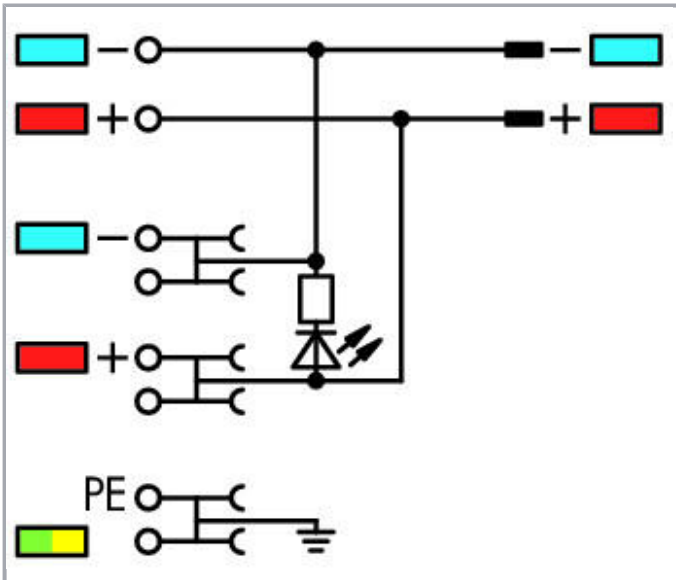

RoHS ☒ Compliant

[BOMcheck.net](https://www.bomcheck.net)

Culoare: ■