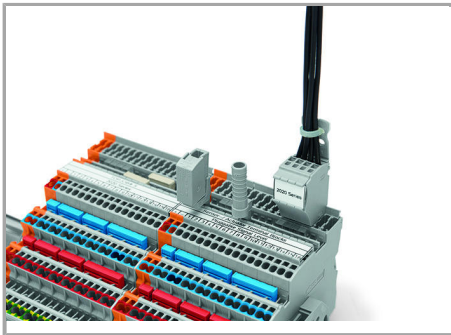

Assembly

Snap individual terminal blocks onto the carrier rail and slide together.

Separate terminal block assembly and slide individual terminal blocks laterally using an operating tool.

Testing

Testing via testing tap (2009-182) or test plug adapter (2009-174) (up to max. 42 V).