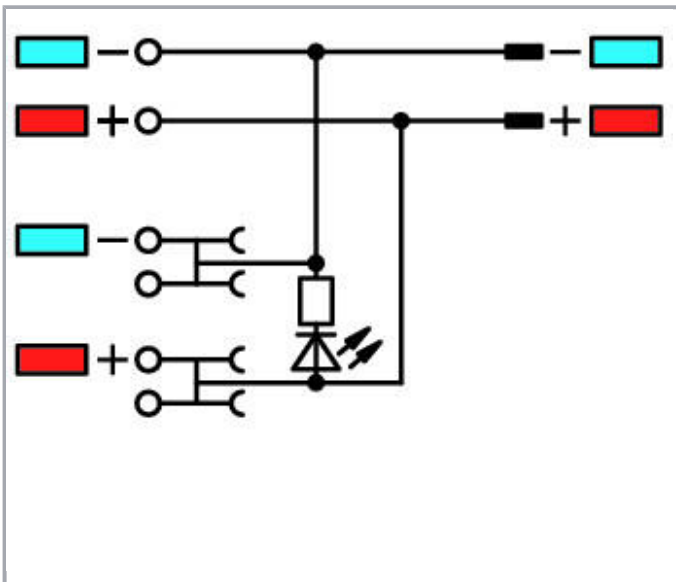

RoHS
Compliant ✓

BOMcheck.net

Culoare: ■