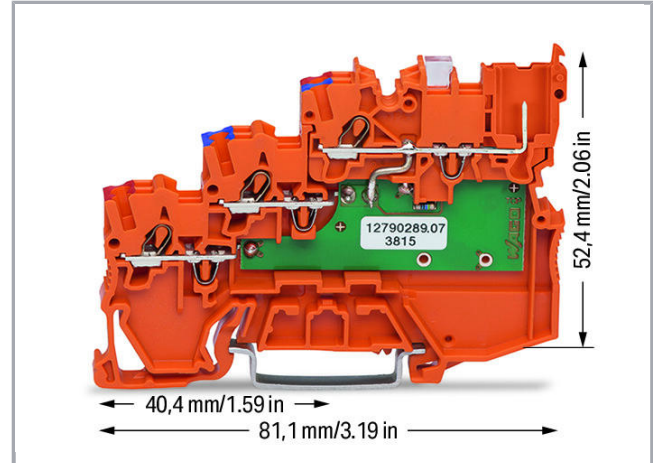

Fișă tehnică | Număr articol: 2020-5372/1102-953

3-conductor sensor supply terminal block; LED (green); with pluggable signal level; 1 mm²; Push-in CAGE CLAMP®; 1,00 mm²; orange

www.wago.com/2020-5372/1102-953

Aveți întrebări despre produsele noastre?
Vă stăm la dispoziție pentru preluarea apelului la +40 (0) 31 421 85 68.

Descriere articol

3.5 mm spacing per signal (2 x 3.5 mm = 7 mm)

The double spacing per pole of this terminal block series maximizes connectivity. For example, ten sensors may be connected using only five sensor terminal blocks plus a power supply terminal block.

Approvals per CSA

Rated voltage CSA (Use Group C)	24 V
Rated current CSA (Use Group C)	10 A

Connection data

Connection technology	Push-in CAGE CLAMP®
Actuation type	Push-in Open Tool Slot
Connectable conductor materials	Copper
Nominal cross-section	1 mm ²
Solid conductor	0.14 ... 1.5 mm ² / 24 ... 16 AWG
Solid conductor; push-in termination	0.5 ... 1.5 mm ² / 20 ... 16 AWG