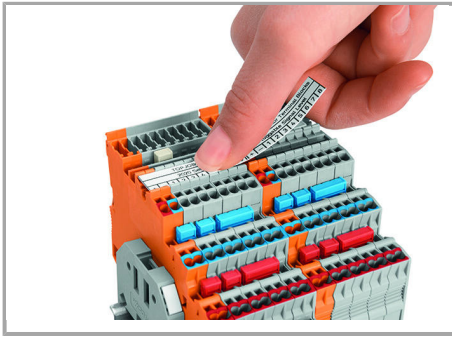

Labeling terminal blocks via marking strips (2009-110) or 3.5 mm wide WMB markers (793-35xx) – from the top or the side.

Familie de produse

TOPJOB® S

TOPJOB® S: In various industrial applications and modern building installations, WAGO's wide and versatile range of rail-mount terminal blocks provides more than just reliable electrical connections.

[Afișare globală produse din familie.](#)

Supus modificărilor.