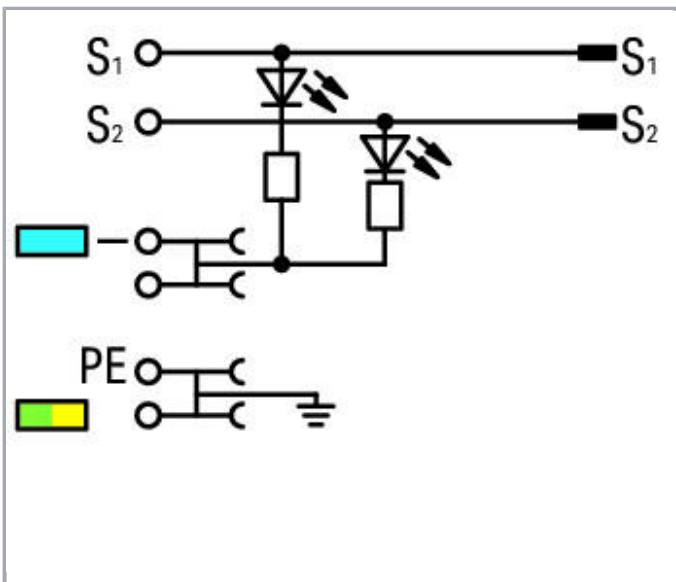

RoHS ☒ Compliant

[BOMcheck.net](https://www.bomcheck.net)

Culoare: ■