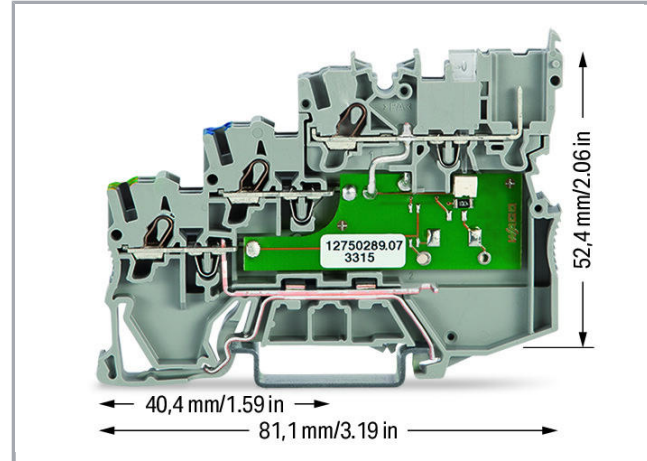

Fișă tehnică | Număr articol: 2020-5317/1102-950

3-conductor actuator supply terminal block; LED (yellow); for PNP-(high-side) switching actuators; with ground contact; with pluggable signal level; 1 mm²; Push-in CAGE CLAMP®; 1,00 mm²; gray

www.wago.com/2020-5317/1102-950