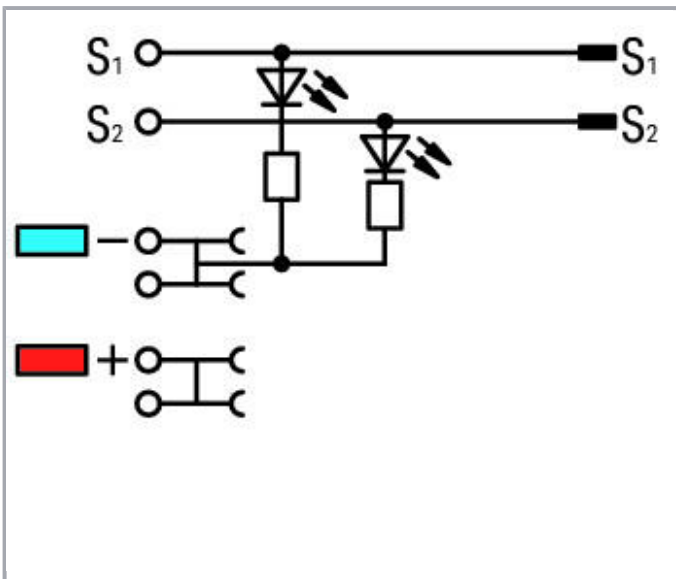

Fișă tehnică | Număr articol: 2020-5311/1102-950

3-conductor sensor terminal block; LED (yellow); for PNP-(high-side) switching sensors; with pluggable signal level; 1 mm²; Push-in CAGE CLAMP®; 1,00 mm²; gray

www.wago.com/2020-5311/1102-950

Descriere articol

Supus modificărilor.

WAGO Kontakttechnik GmbH & Co. KG
/Representative Office Romania
Sos. Pipera-Tunari nr. 1/1
building 1, 2nd floor | 077190 Voluntari, Ilfov
Tel.: +40-(0)31 421 85 68 | Email: info-RO@wago.com

Aveți întrebări despre produsele noastre?
Vă stăm la dispoziție pentru preluarea apelului la +40 (0) 31 421 85 68.