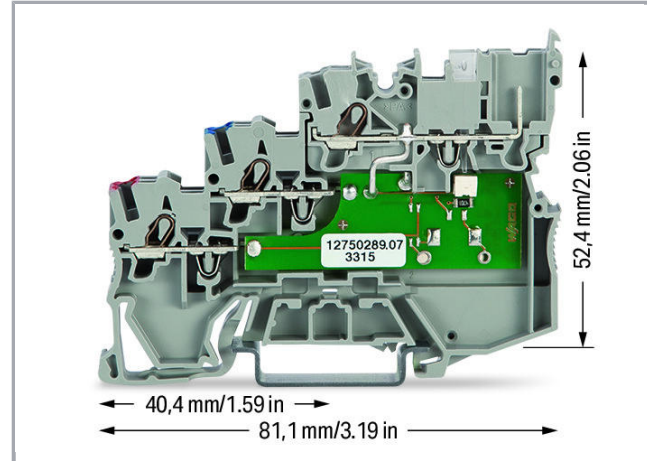

Fișă tehnică | Număr articol: 2020-5311/1102-950

3-conductor sensor terminal block; LED (yellow); for PNP-(high-side) switching sensors; with pluggable signal level; 1 mm²; Push-in CAGE CLAMP®; 1,00 mm²; gray

www.wago.com/2020-5311/1102-950

Descriere articol

Supus modificărilor.

WAGO Kontakttechnik GmbH & Co. KG
/Representative Office Romania
Sos. Pipera-Tunari nr. 1/1
building 1, 2nd floor | 077190 Voluntari, Ilfov
Tel.: +40-(0)31 421 85 68 | Email: info-RO@wago.com

Aveți întrebări despre produsele noastre?
Vă stăm la dispoziție pentru preluarea apelului la +40 (0) 31 421 85 68.