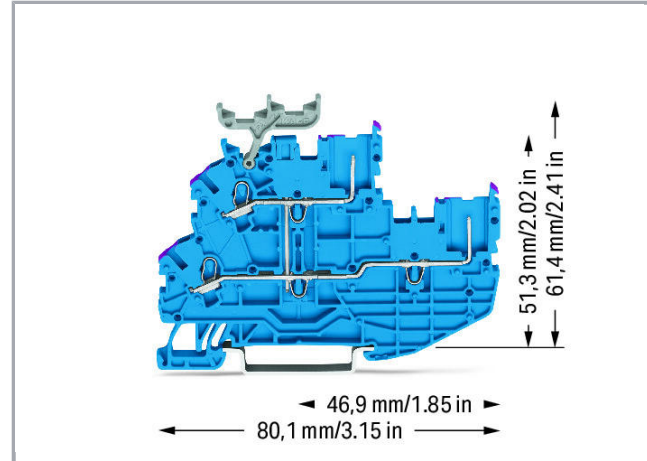

Fișă tehnică | Număr articol: 2020-2239

2-conductor/2-pin, double-deck carrier terminal block; 2-conductor/2-pin through terminal block; N; internal commoning; conductor entry with violet marking; for DIN-rail 35 x 15 and 35 x 7.5; Push-in CAGE CLAMP®; 1,00 mm²; blue

www.wago.com/2020-2239

Date

Electrical data

Ratings per IEC/EN 60664-1

Ratings per	IEC/EN 60947-7-1
Nominal voltage (III/3)	500 V
Rated surge voltage (III/3)	6 kV
Rated current	13,5 A
Legend (ratings)	(III / 3) ≙ Overvoltage category III / Pollution degree 3

Approvals per CSA

Rated voltage CSA (Use Group B)	300 V
Rated current CSA (Use Group B)	10 A
Rated voltage CSA (Use Group C)	300 V
Rated current CSA (Use Group C)	10 A

Connection data

Connection technology	Push-in CAGE CLAMP®
Actuation type	Open Tool Slot Push-in
Connectable conductor materials	Copper
Nominal cross-section	1 mm ²
Solid conductor	0.14 ... 1.5 mm ² / 24 ... 16 AWG
Solid conductor; push-in termination	0.5 ... 1.5 mm ² / 20 ... 16 AWG
Fine-stranded conductor	0.14 ... 1.5 mm ² / 24 ... 16 AWG
Fine-stranded conductor; with insulated ferrule	0.5 ... 0.75 mm ² / 20 ... 18 AWG
Fine-stranded conductor; with ferrule; push-in termination	0.5 ... 0.75 mm ² / 20 ... 18 AWG
Strip length	9 ... 11 mm / 0.35 ... 0.43 inch
Total number of connection points	2
Total number of potentials	1
Number of levels	2
Wiring type	Front-entry wiring
Note (conductor cross-section)	Depending on the conductor characteristic, a conductor with a smaller cross section can also be inserted via push-in termination.