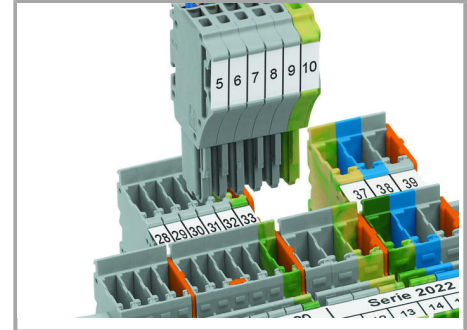

Coding a female plug: remove coding finger using a suitable tool.

Insert coded female connector into X-COM®S-SYSTEM terminal block assembly.

1-conductor female plug

Double-deck carrier terminal blocks can be commoned via 2000 Series Push-In Type Jumper Bars and tested via 859-500 Test Pin.