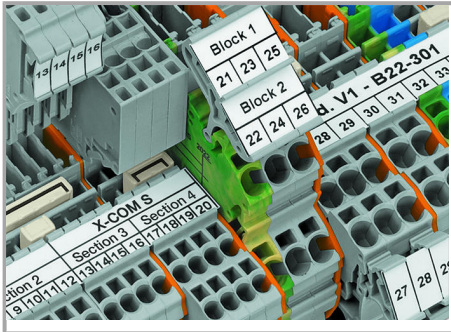

Marking

Clear marking via large marking area