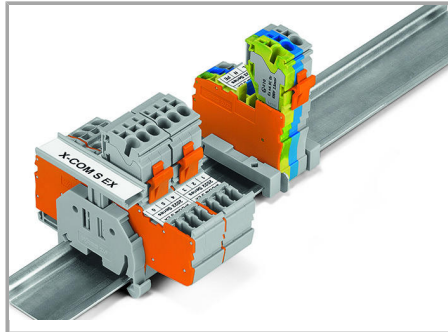

Group marking with height-adjustable group marker carrier (2009 163)

Familie de produse

X-COM S-Mini

Afișare globală produse din familie.

Supus modificărilor.