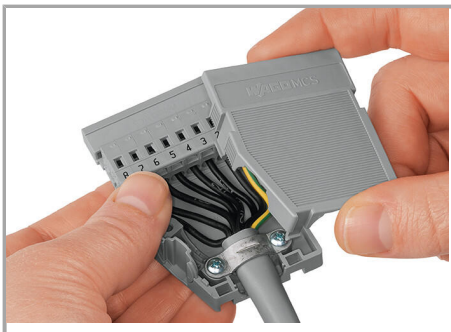

Installation Notes

Assembly

Snapping a cover into the unused cable outlet.

Assembly

Strain relief housing shown with a male connector equipped with CAGE CLAMP®

Assembly

Supus modificărilor.

Disassembling a strain relief housing is only possible using an operating tool (e.g., 210-719).