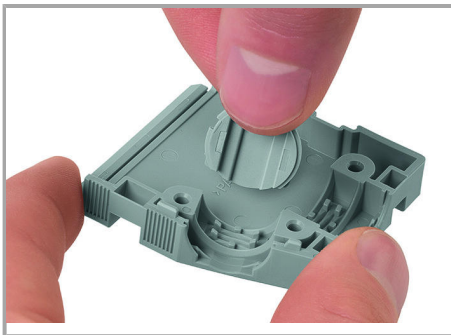

Installation Notes

Assembly

Snapping a cover into the unused cable outlet.

Assembly

Strain relief housing shown with a male connector equipped with CAGE CLAMP®

Assembly

Supus modificărilor.

Disassembling a strain relief housing is only possible using an operating tool (e.g., 210-719).