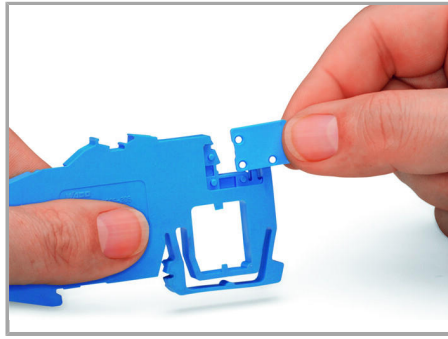

Inserting the separator plate into the busbar carrier to protect the N-busbar against accidental contact.

Supus modificărilor.