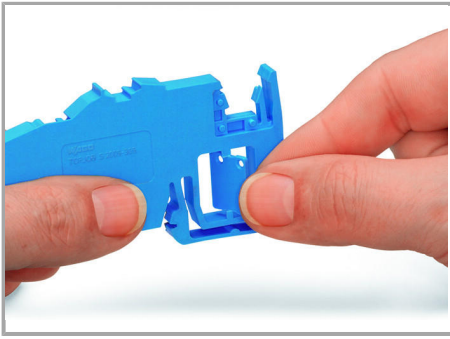

Removing the separator plate from the busbar carrier or from the N-disconnect terminal block.