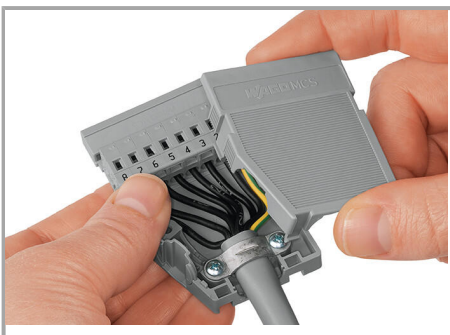

Installation Notes

Assembly

Snapping a cover into the unused cable outlet.

Assembly

Strain relief housing shown with a male connector equipped with CAGE CLAMP®

Supus modificărilor.

Assembly

Disassembling a strain relief housing is only possible using an operating tool (e.g., 210-719).