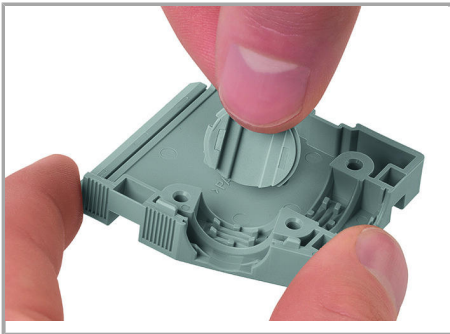

Installation Notes

Assembly

Snapping a cover into the unused cable outlet.

Assembly

Strain relief housing shown with a male connector equipped with CAGE CLAMP®

Supus modificărilor.

Assembly

Disassembling a strain relief housing is only possible using an operating tool (e.g., 210-719).