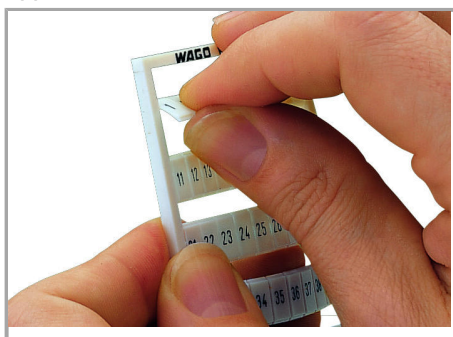

Marking type	Digits
Darstellung des Aufdrucks	consecutive numbers per strip
Pre-assembly	10 strips with 10 markers per card

Geometrical Data

Marker/Strip width	5 mm
Marker width	5 mm

Material Data

Color	white
Weight	8,9 g
Fire load	0,257 MJ

Commercial data

Product Group	2 (Terminal Block Accessories)
Packaging type	bag
Country of origin	DE
GTIN	4017332529693
Customs tariff number	49119900000

Counterpart

Installation Notes

Application

Separating a strip from the WMB marker card.