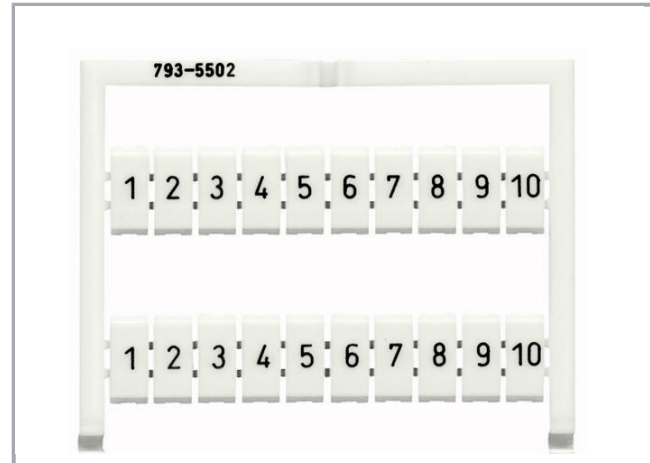

Fișă tehnică | Număr articol: 793-502

WMB marking card; as card; MARKED; 1 ... 10 (10x); not stretchable;

Horizontal marking; snap-on type; white

www.wago.com/793-502

RoHS Compliant

[BOMcheck.net](https://www.bomcheck.net)

Culoare:

Date

Technical Data

Marking	1 ... 10
Marking (number)	10
Marking direction	Horizontal marking
Marking color	black

Supus modificărilor.

WAGO Kontakttechnik GmbH & Co. KG
/Representative Office Romania
Sos. Pipera-Tunari nr. 1/1
building 1, 2nd floor | 077190 Voluntari, Ilfov
Tel.: +40-(0)31 421 85 68 | Email: info-RO@wago.com

Aveți întrebări despre produsele noastre?

Vă stăm la dispoziție pentru preluarea apelului la +40 (0) 31 421 85 68.

Marking type	Digits
Darstellung des Aufdrucks	consecutive numbers per strip
Pre-assembly	10 strips with 10 markers per card

Geometrical Data

Marker/Strip width	5 mm
Marker width	5 mm

Material Data

Color	white
Weight	8,9 g
Fire load	0,257 MJ

Commercial data

Product Group	2 (Terminal Block Accessories)
Packaging type	bag
Country of origin	DE
GTIN	4017332529693
Customs tariff number	49119900000