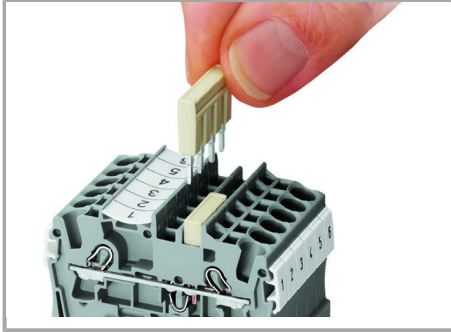

### Jumpered

The push-in type jumper bar system is based on the common plug and socket principle. Each terminal block is spring-loaded with a double socket and a resilient CrNi steel spring. The jumper contact material is pure electrolytic copper, which allows for an extremely small design capable of carrying the full-rated current of the terminal block. Ground terminal blocks can also be commoned using the same jumper system. Custom jumpers are created by breaking and removing jumper contacts (2000, 2001, 2002, 2004 Series).