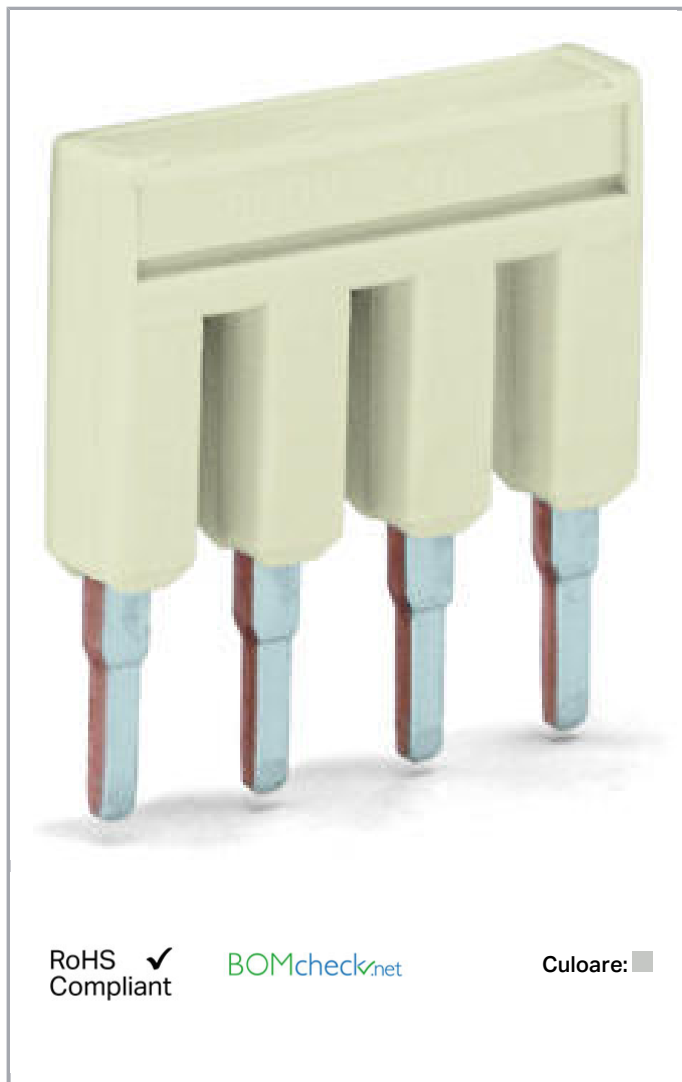

## Fișă tehnică | Număr articol: 2004-402

Push-in type jumper bar; insulated; 2-way; Nominal current 32 A; light gray

[www.wago.com/2004-402](http://www.wago.com/2004-402)

RoHS  Compliant

[BOMcheck.net](https://www.bomcheck.net)