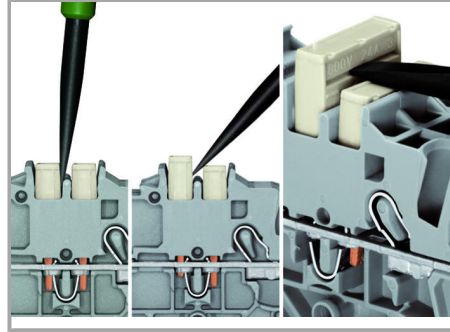

### Jumpered

The push-in type jumper bar system is based on the common plug and socket principle. Each terminal block is spring-loaded with a double socket and a resilient CrNi steel spring. The jumper contact material is pure electrolytic copper, which allows for an extremely small design capable of carrying the full-rated current of the terminal block. Ground terminal blocks can also be commoned using the same jumper system. Custom jumpers are created by breaking and removing jumper contacts (2000, 2001, 2002, 2004 Series).