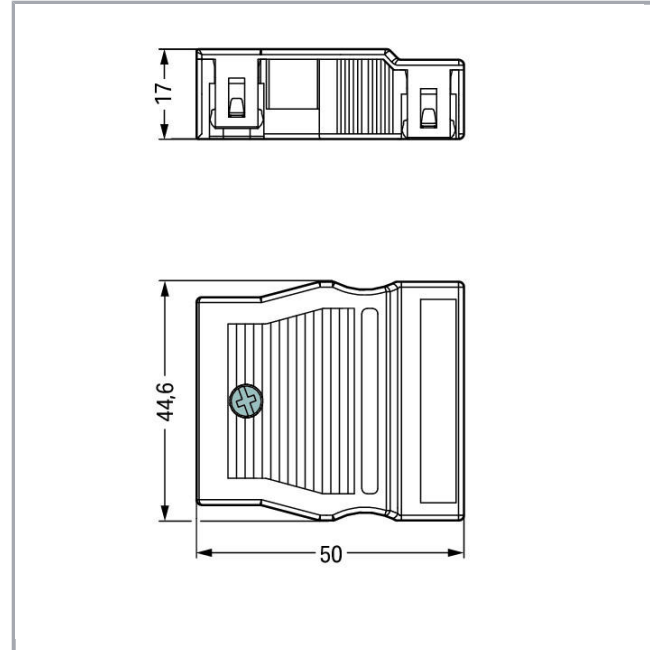

Fișă tehnică | Număr articol: 770-504

Strain relief housing; 4-pole; for 2 cables; 9.0 ... 13.0 mm; 55 mm; black

www.wago.com/770-504

Date

Connection data

Pole No.	4
Connectable sheathed cable diameter	9 ... 13 mm
Strip length (outer insulation)	55 mm

Geometrical Data

Width	44,6 mm / 1.756 inch
Height	17 mm / 0.669 inch
Depth	50 mm / 1.969 inch

Material Data

Color	black
Insulation material	Polyamide 66 (PA 66)
Fire load	0,326 MJ
Weight	11,8 g

Supus modificărilor.