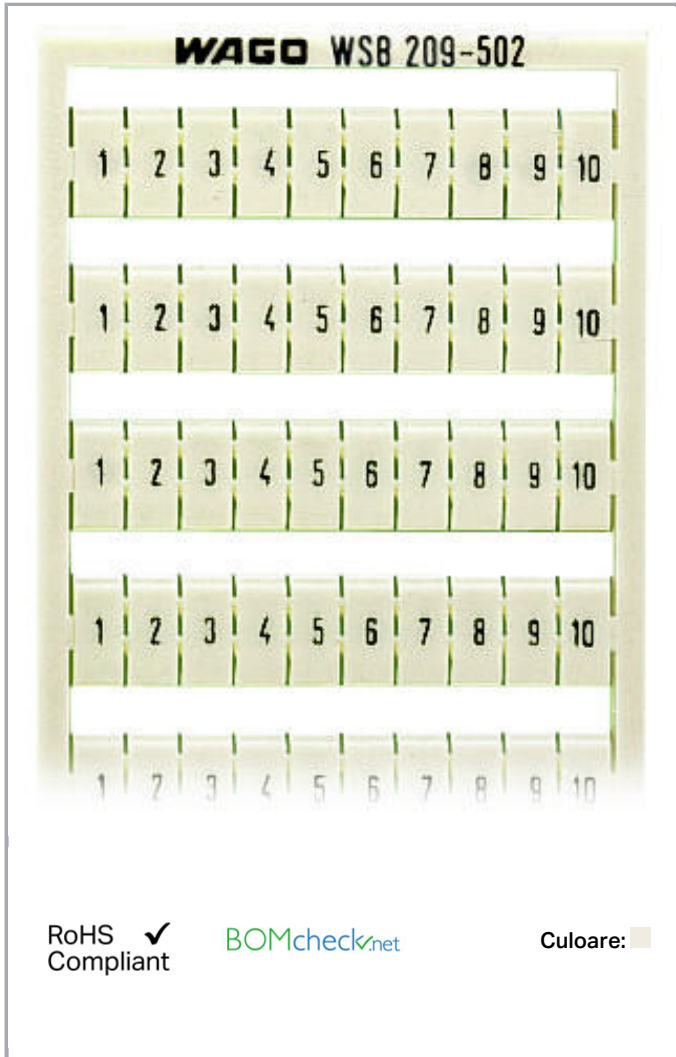

Fișă tehnică | Număr articol: 209-502

WSB marking card; as card; MARKED; 1 ... 10 (10x); not stretchable;

Horizontal marking; snap-on type; white

www.wago.com/209-502

Date

Technical Data

Marking	1 ... 10
Marking (number)	10
Marking direction	Horizontal marking
Marking color	black
Marking type	Digits

Aveți întrebări despre produsele noastre?
Vă stăm la dispoziție pentru preluarea apelului la +40 (0) 31 421 85 68.

Darstellung des Aufdrucks	consecutive numbers per strip
Pre-assembly	10 strips with 10 markers per card

Geometrical Data

Marker/Strip width	5 mm
Marker width	5 mm

Material Data

Color	white
Weight	7,8 g
Fire load	0,234 MJ

Commercial data

Product Group	2 (Terminal Block Accessories)
Packaging type	bag
Country of origin	DE
GTIN	4017332273008
Customs tariff number	49119900000