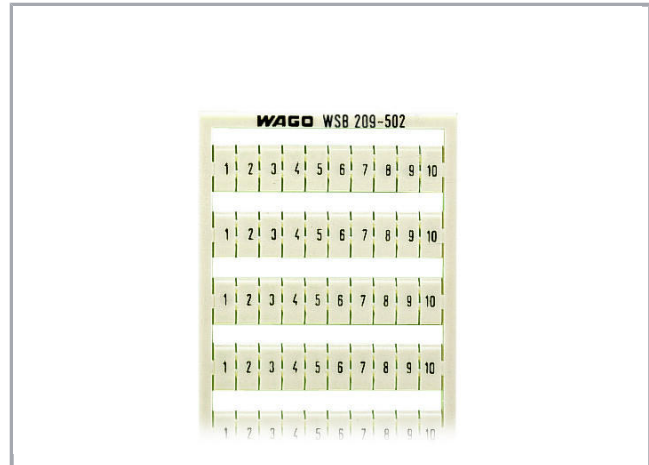

Fișă tehnică | Număr articol: 209-502

WSB marking card; as card; MARKED; 1 ... 10 (10x); not stretchable;

Horizontal marking; snap-on type; white

www.wago.com/209-502

Date

Technical Data

Marking	1 ... 10
Marking (number)	10
Marking direction	Horizontal marking
Marking color	black
Marking type	Digits

Aveți întrebări despre produsele noastre?
Vă stăm la dispoziție pentru preluarea apelului la +40 (0) 31 421 85 68.

Darstellung des Aufdrucks	consecutive numbers per strip
Pre-assembly	10 strips with 10 markers per card

Geometrical Data

Marker/Strip width	5 mm
Marker width	5 mm

Material Data

Color	white
Weight	7,8 g
Fire load	0,234 MJ

Commercial data

Product Group	2 (Terminal Block Accessories)
Packaging type	bag
Country of origin	DE
GTIN	4017332273008
Customs tariff number	49119900000