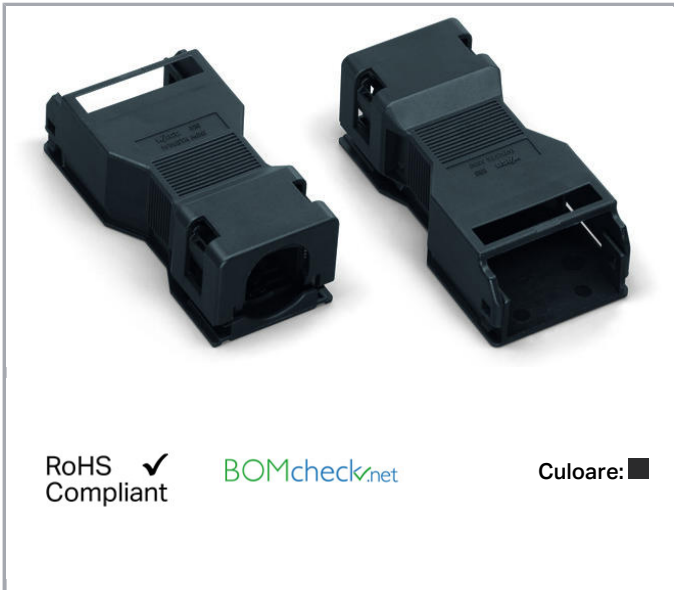

Fișă tehnică | Număr articol: 890-505

Strain relief housing; 5-pole; with locking clip; for 1 cable; 6.5 ... 10.5 mm; 45 mm; black

www.wago.com/890-505

Date

Connection data

| | |
|-------------------------------------|-----------------|
| Pole No. | 5 |
| Connectable sheathed cable diameter | 6,5 ... 10,5 mm |
| Strip length (outer insulation) | 45 mm |