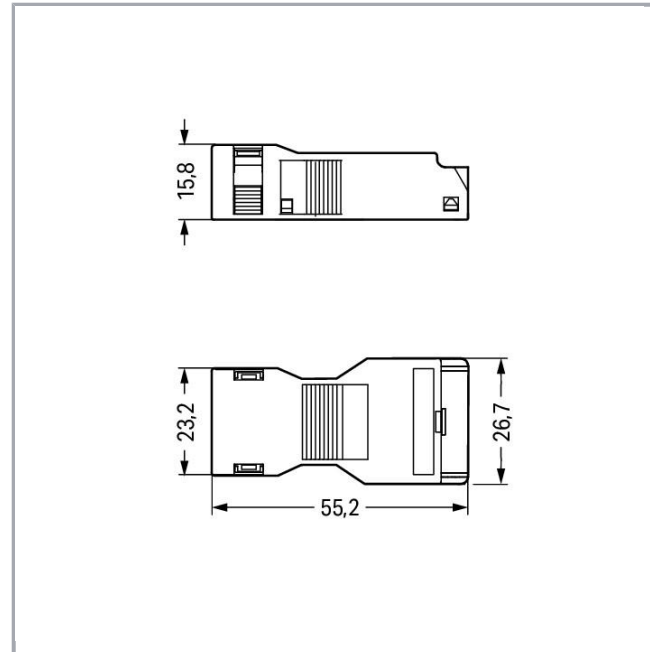

Fișă tehnică | Număr articol: 890-505

Strain relief housing; 5-pole; with locking clip; for 1 cable; 6.5 ... 10.5 mm; 45 mm; black

www.wago.com/890-505

Date

Connection data

| | |
|-------------------------------------|-----------------|
| Pole No. | 5 |
| Connectable sheathed cable diameter | 6,5 ... 10,5 mm |
| Strip length (outer insulation) | 45 mm |

Geometrical Data

| | |
|--------|-----------------------|
| Width | 26,7 mm / 1.051 inch |
| Height | 15,8 mm / 0.622 inch |
| Depth | 55,15 mm / 2.171 inch |

Material Data

| | |
|---------------------|----------------------|
| Color | black |
| Insulation material | Polyamide 66 (PA 66) |
| Fire load | 0,178 MJ |
| Weight | 7,2 g |