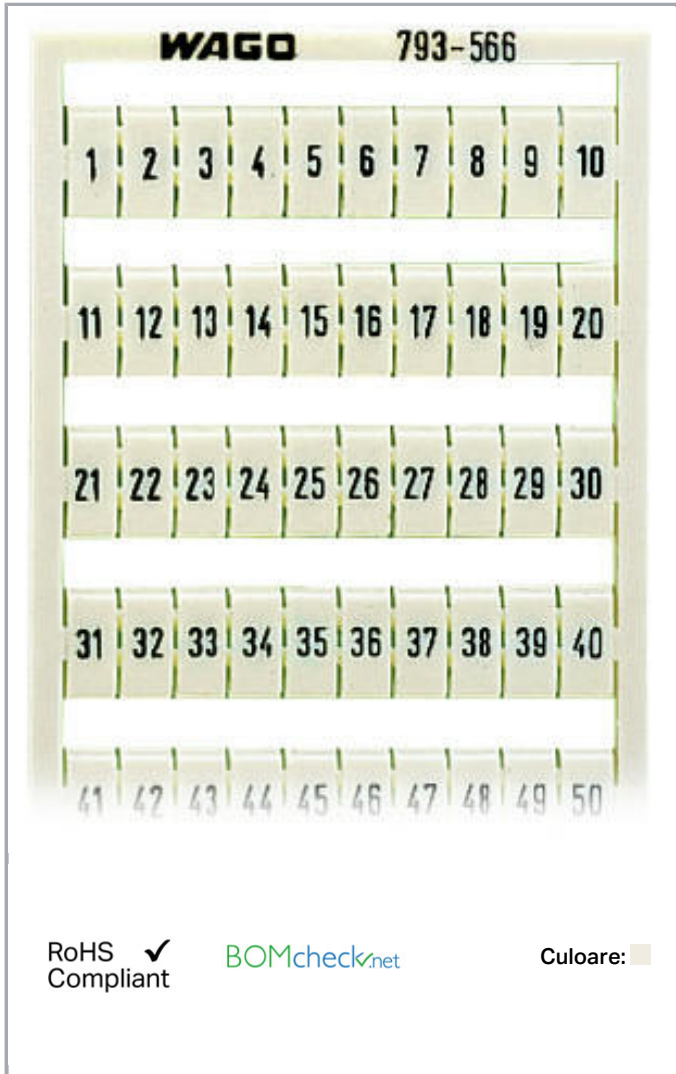

Fișă tehnică | Număr articol: 793-566

WMB marking card; as card; MARKED; 1 ... 50 (2x); not stretchable; Horizontal marking; snap-on type; white

www.wago.com/793-566

Date

Technical Data

Marking	1 ... 50
Marking (number)	2
Marking direction	Horizontal marking
Marking color	black

Aveți întrebări despre produsele noastre?
Vă stăm la dispoziție pentru preluarea apelului la +40 (0) 31 421 85 68.

Marking type	Numbers
Darstellung des Aufdrucks	consecutive numbers per strip
Pre-assembly	10 strips with 10 markers per card

Geometrical Data

Marker/Strip width	5 mm
Marker width	5 mm

Material Data

Color	white
Weight	8,6 g
Fire load	0,257 MJ

Commercial data

Product Group	2 (Terminal Block Accessories)
Packaging type	bag
Country of origin	DE
GTIN	4017332529723
Customs tariff number	49119900000