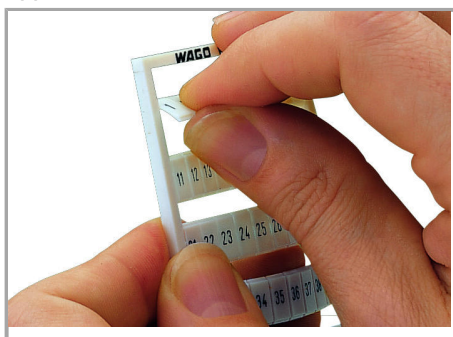

Marking type	Numbers
Darstellung des Aufdrucks	consecutive numbers per strip
Pre-assembly	10 strips with 10 markers per card

Geometrical Data

Marker/Strip width	5 mm
Marker width	5 mm

Material Data

Color	white
Weight	8,6 g
Fire load	0,257 MJ

Commercial data

Product Group	2 (Terminal Block Accessories)
Packaging type	bag
Country of origin	DE
GTIN	4017332529723
Customs tariff number	49119900000

Counterpart

Installation Notes

Application

Separating a strip from the WMB marker card.