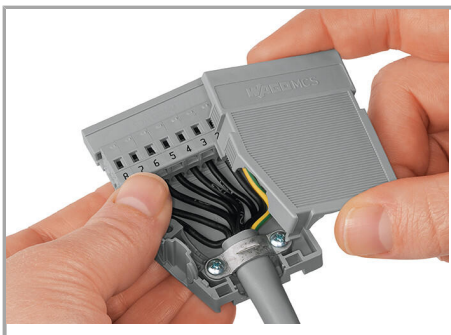

[URL](#)

[Descărcare](#)

Installation Notes

Assembly

Snapping a cover into the unused cable outlet.

Assembly

Strain relief housing shown with a male connector equipped with CAGE CLAMP®

Assembly