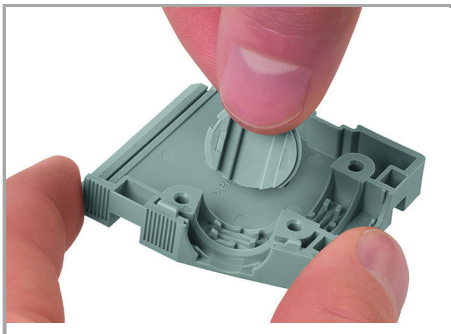

[URL](#)

[Descărcare](#)

Installation Notes

Assembly

Snapping a cover into the unused cable outlet.

Assembly

Strain relief housing shown with a male connector equipped with CAGE CLAMP®

Assembly