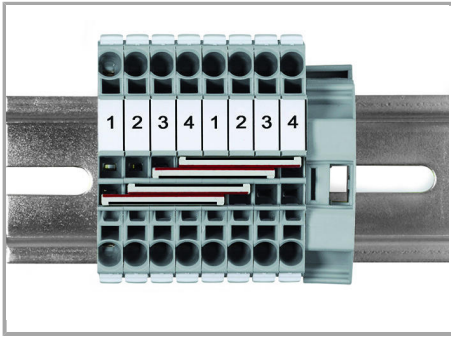

Commoning two potentials in one single jumper slot via extremely slim staggered jumpers.

Familie de produse

TOPJOB® S

TOPJOB® S: In various industrial applications and modern building installations, WAGO's wide and versatile range of rail-mount terminal blocks provides more than just reliable electrical connections.

[Afișare globală produse din familie.](#)

Supus modificărilor.