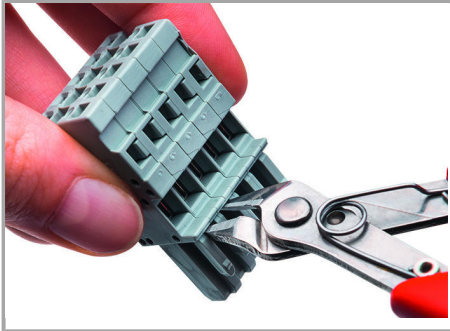

Installation Notes

Coding

Coding a female plug by removing coding finger(s) via cutting tool. Do not remove the first and last coding fingers or use an additional locking lever.