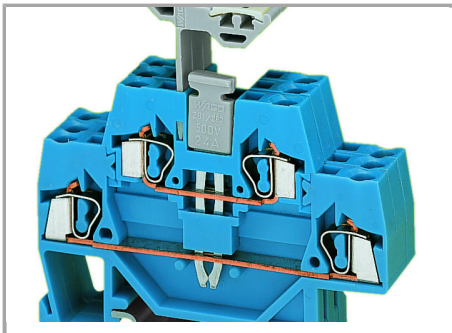

Fișă tehnică | Număr articol: 281-421

Vertical jumper; insulated; Nominal current 24 A; gray

www.wago.com/281-421

Supus modificărilor.

WAGO Kontakttechnik GmbH & Co. KG
/Representative Office Romania
Sos. Pipera-Tunari nr. 1/1
building 1, 2nd floor | 077190 Voluntari, Ilfov
Tel.: +40-(0)31 421 85 68 | Email: info-RO@wago.com

Commoning

Commoning with a vertical jumper (281-421).

Push vertical jumper down until fully inserted.

Supus modificărilor.