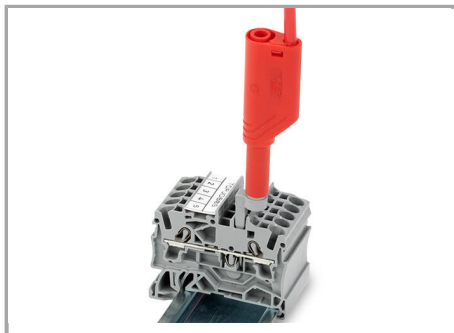

Installation Notes

Testing

Test plug adapter (2009-174, CAT I) for 4 mm Ø plugs – compatible with 2000 to 2016 Series

Familie de produse

TOPJOB® S

TOPJOB® S: In various industrial applications and modern building installations, WAGO's wide and versatile range of rail-mount terminal blocks provides more than just reliable electrical connections.