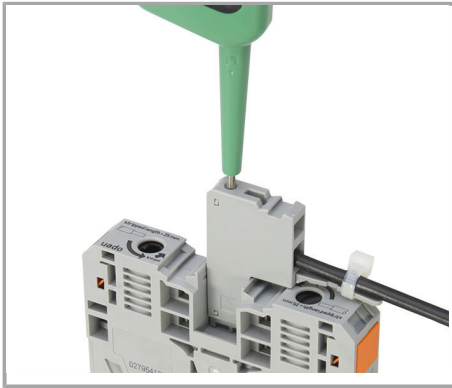

WSCAD Universe 285-427

[URL](#)

[Descărcare](#)

Installation Notes

Installation

The power tap is inserted into the jumper contact slot. It can be fitted with a strain relief plate.

Testing

Supus modificărilor.