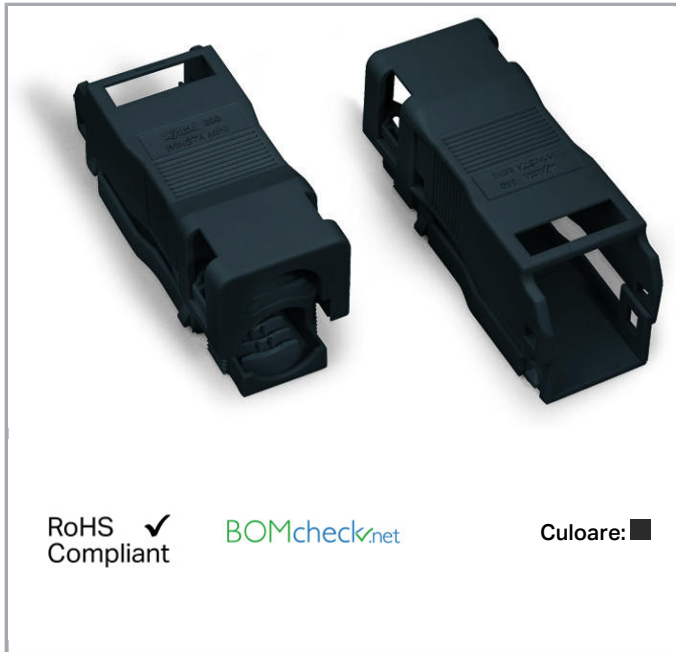

Fișă tehnică | Număr articol: 890-503

Strain relief housing; 3-pole; with locking clip; for 1 cable; 4.5 ... 10.0 mm; 37 mm; black

www.wago.com/890-503

Date

Connection data

Pole No.	3
Connectable sheathed cable diameter	4.5 ... 10 mm
Strip length (outer insulation)	40 mm

Counterpart

Produse compatibile

shield connection

	Nr. articol: 890-523 Shield connecting plate; 3-pole; for sockets and plugs	www.wago.com/890-523
--	--	--

Descărcări

CAD/CAE-Data

CAD data

2D/3D Models 890-503	URL	Descărcare
----------------------	-----	------------