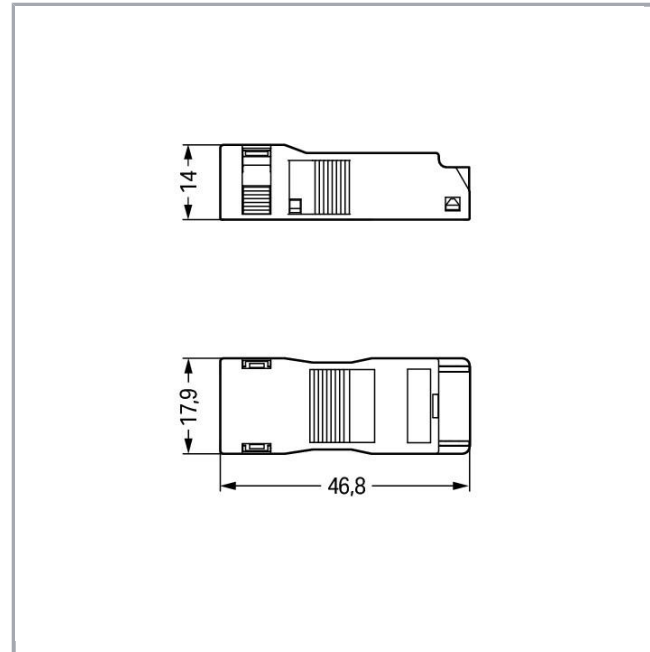

Fișă tehnică | Număr articol: 890-503

Strain relief housing; 3-pole; with locking clip; for 1 cable; 4.5 ... 10.0 mm; 37 mm; black

www.wago.com/890-503

Date

Connection data

Pole No.	3
Connectable sheathed cable diameter	4.5 ... 10 mm
Strip length (outer insulation)	40 mm

Geometrical Data

Width	17.9 mm / 0.705 inch
Height	14 mm / 0.551 inch
Depth	46.8 mm / 1.843 inch

Material Data

Color	black
Insulation material	Polyamide 66 (PA 66)
Fire load	0,104 MJ
Weight	3,5 g

Supus modificărilor.