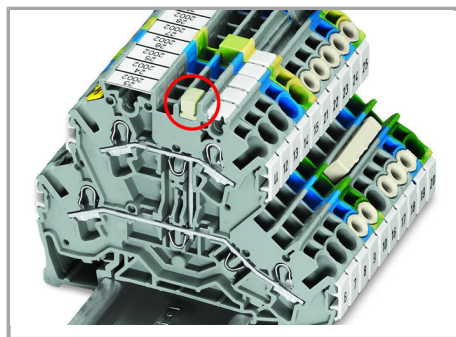

2D/3D Models 2002-492	URL	Descărcare
-----------------------	-----	------------

CAE data

WSCAD Universe 2002-492	URL	Descărcare
-------------------------	-----	------------

Installation Notes

Commoning

Commoning two levels via double-deck vertical jumper (2002-492).