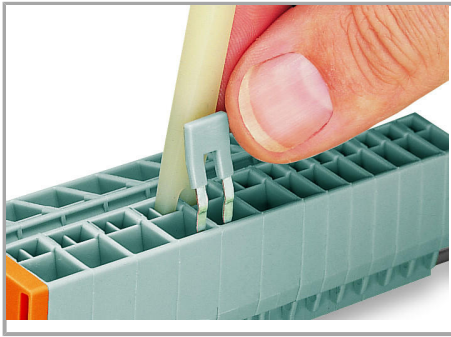

Commoning with comb-style jumper bar.