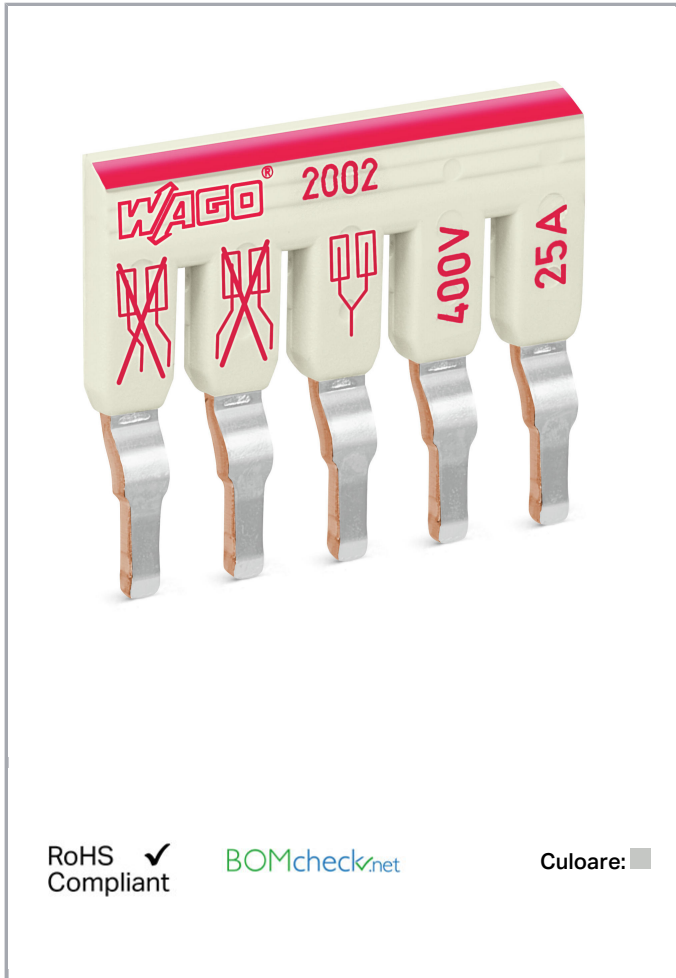

## Fișă tehnică | Număr articol: 2002-475

Staggered jumper; insulated; 5-way; Nominal current 25 A; suitable for 2002 and 2003 Series rail-mounted terminal blocks; light gray

[www.wago.com/2002-475](http://www.wago.com/2002-475)