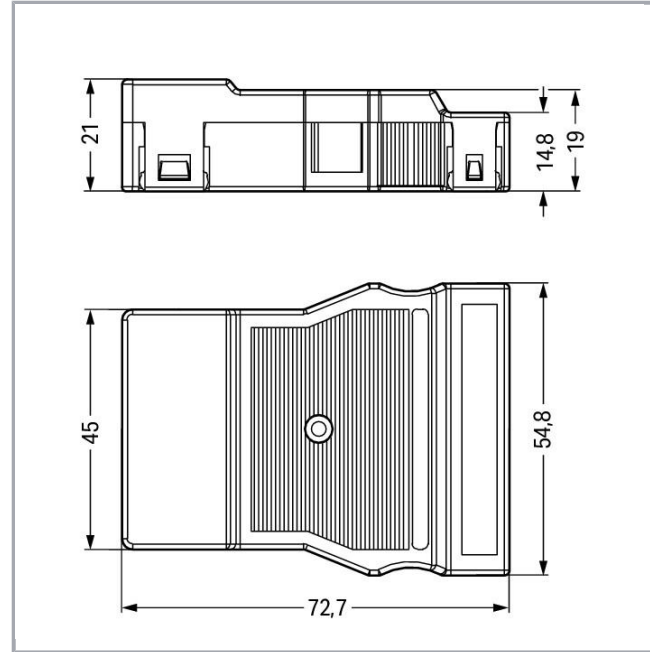

Fișă tehnică | Număr articol: 770-505/021-000

Strain relief housing; 5-pole; for 1 cable; 11.5 ... 16.5 mm; 71 mm; black

www.wago.com/770-505/021-000

Date

Connection data

Pole No.	5
Connectable sheathed cable diameter	11,5 ... 16,5 mm
Strip length (outer insulation)	71 mm

Geometrical Data

Width	54,75 mm / 2.156 inch
Height	21 mm / 0.827 inch
Depth	72,7 mm / 2.862 inch

Material Data

Color	black
Insulation material	Polyamide 66 (PA 66)
Fire load	0,537 MJ
Weight	19,4 g

Supus modificărilor.