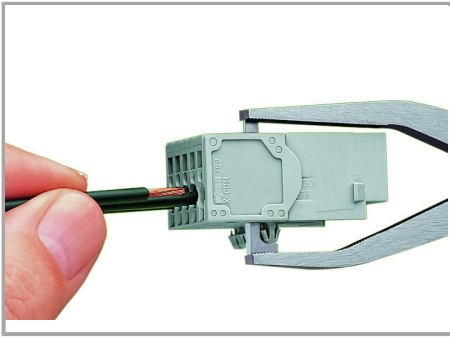

Fișă tehnică | Număr articol: 769-606/001-000

1-conductor male connector; Snap-in mounting feet; 4 mm²; Pin spacing 5 mm; 6-pole; 4,00 mm²; gray

www.wago.com/769-606/001-000

RoHS
Compliant

BOMcheck.net

Culoare: ■

Installation Notes

Inserting a conductor

Supus modificărilor.

Operating tool

Inserting a conductor via operating tool
(example shows a male connector with snap-in mounting feet).

Application

Male connector with CAGE CLAMP®
connection and snap-in mounting feet