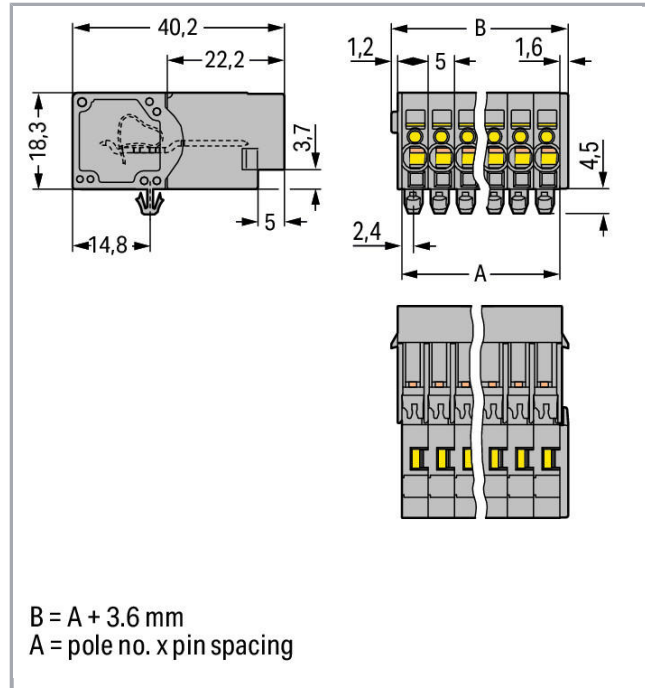

Fișă tehnică | Număr articol: 769-606/001-000

1-conductor male connector; Snap-in mounting feet; 4 mm²; Pin spacing 5 mm; 6-pole; 4,00 mm²; gray

www.wago.com/769-606/001-000

RoHS
Compliant

BOMcheck.net

Culoare: ■

Geometrical Data

Pin spacing	5 mm / 0.197 inch
Width	33.6 mm / 1.323 inch
Height from the surface	18.3 mm / 0.72 inch
Depth	40.2 mm / 1.583 inch

Mechanical data

Mounting type	Snap-in mounting foot
---------------	-----------------------