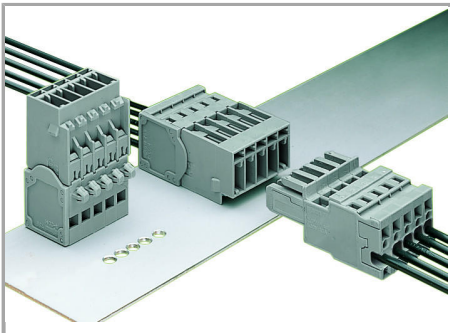

Fișă tehnică | Număr articol: 769-606/001-000

1-conductor male connector; Snap-in mounting feet; 4 mm²; Pin spacing 5 mm; 6-pole; 4,00 mm²; gray

www.wago.com/769-606/001-000

RoHS
Compliant

BOMcheck.net

Culoare: ■

Installation Notes

Inserting a conductor

Supus modificărilor.

Operating tool

Inserting a conductor via operating tool
(example shows a male connector with snap-in mounting feet).

Application

Male connector with CAGE CLAMP®
connection and snap-in mounting feet