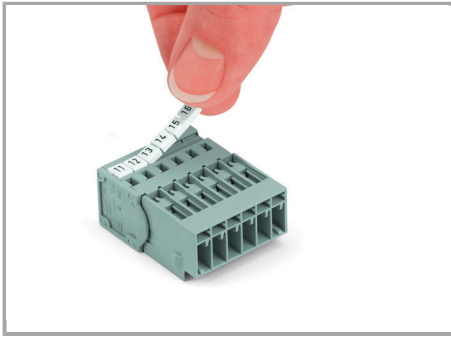

Fișă tehnică | Număr articol: 769-606/001-000

1-conductor male connector; Snap-in mounting feet; 4 mm²; Pin spacing 5 mm; 6-pole; 4,00 mm²; gray

www.wago.com/769-606/001-000

RoHS
Compliant

BOMcheck.net

Culoare: ■

Installation Notes

Inserting a conductor

Supus modificărilor.

Operating tool

Inserting a conductor via operating tool
(example shows a male connector with snap-in mounting feet).

Application

Male connector with CAGE CLAMP®
connection and snap-in mounting feet

1-connector female plug, straight

Marking

Supus modificărilor.

Labeling a male connector with
CAGE CLAMP® connection via Mini-WSB
quick markers.

Familie de produse

X-COM

Afișare globală produse din familie.