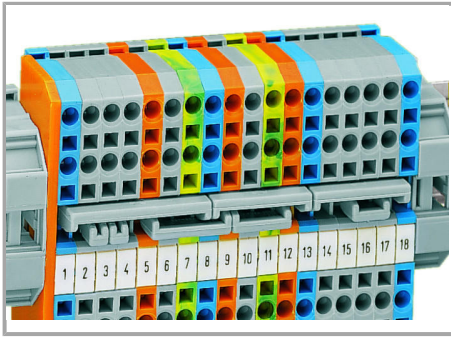

Staggered jumpers for sophisticated circuit requirements – push jumpers down until fully inserted.