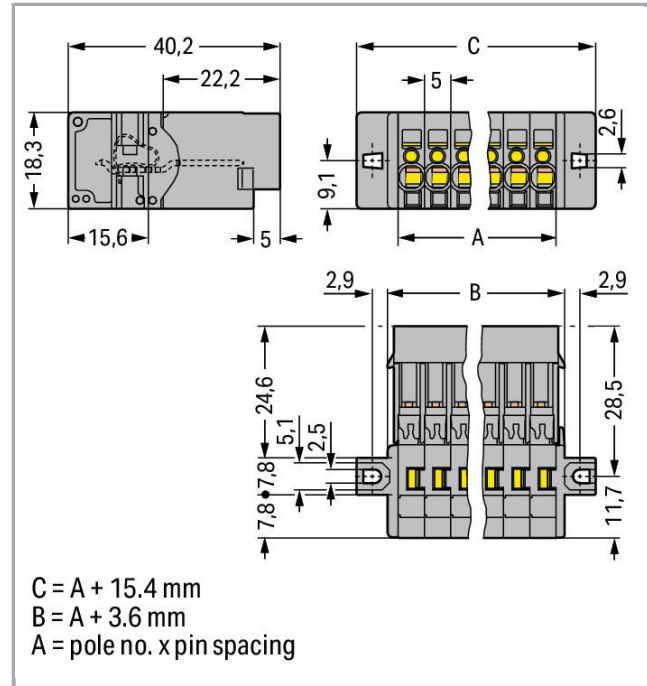

Date

Electrical data

Ratings per IEC/EN 60664-1

Nominal voltage (III/3)	500 V
Rated surge voltage (III/3)	6 kV
Rated current	32 A
Legend (ratings)	(III / 3) ≙ Overvoltage category III / Pollution degree 3

Connection data

Connection technology	CAGE CLAMP®
Actuation type	Operating tool
Connectable conductor materials	Copper

Supus modificărilor.

WAGO Kontakttechnik GmbH & Co. KG
/Representative Office Romania
Sos. Pipera-Tunari nr. 1/1
building 1, 2nd floor | 077190 Voluntari, Ilfov
Tel.: +40-(0)31 421 85 68 | Email: info-RO@wago.com

Aveți întrebări despre produsele noastre?
Vă stăm la dispoziție pentru preluarea apelului la +40 (0) 31 421 85 68.