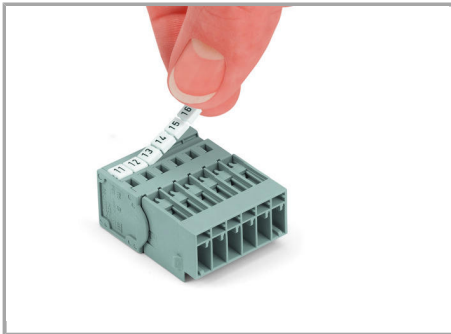

### Operating tool

Inserting a conductor via operating tool  
(example shows a male connector).

### Application

Supus modificărilor.

Male connector with CAGE CLAMP® and mounting flanges

1-connector female plug, straight

#### Marking

Labeling a male connector with CAGE CLAMP® connection via Mini-WSB quick markers.