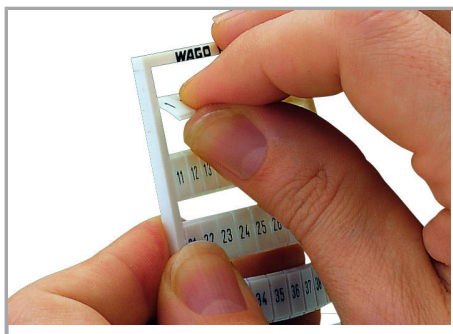

Fire load	0,257 MJ

Commercial data

Product Group	2 (Terminal Block Accessories)
Packaging type	bag
Country of origin	DE
GTIN	4017332529709
Customs tariff number	491 19900000

Counterpart

Installation Notes

Application

Separating a strip from the WMB marker card.