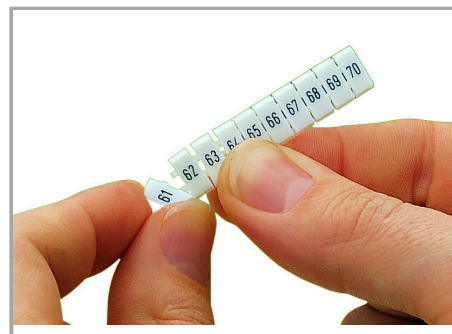

Separating an individual marker from the WMB marker strip – for larger terminal blocks.

Marking

Supus modificărilor.

WAGO Kontakttechnik GmbH & Co. KG
/Representative Office Romania
Sos. Pipera-Tunari nr. 1/1
building 1, 2nd floor | 077190 Voluntari, Ilfov
Tel.: +40-(0)31 421 85 68 | Email: info-RO@wago.com

Aveți întrebări despre produsele noastre?
Vă stăm la dispoziție pentru preluarea apelului la +40 (0) 31 421 85 68.