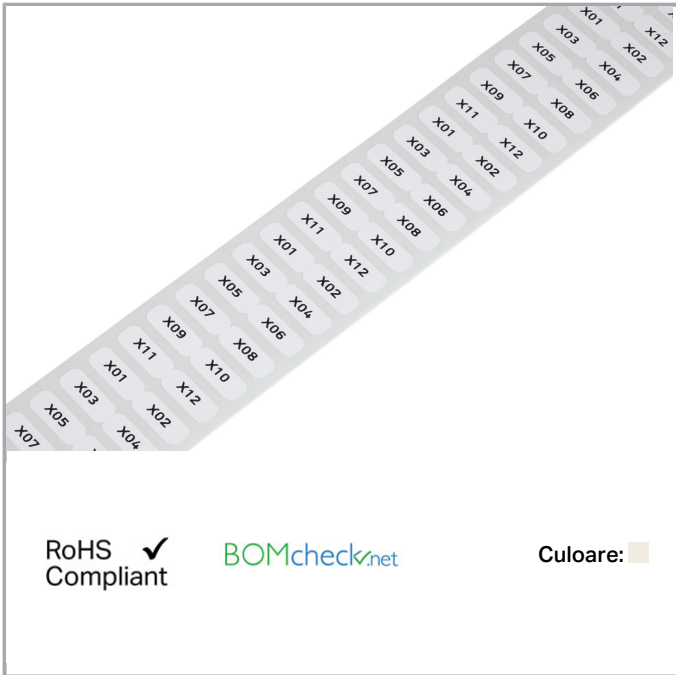

## Fișă tehnică | Număr articol: 210-805

Labels; for Smart Printer; permanent adhesive; 6 x 15 mm; white

[www.wago.com/210-805](http://www.wago.com/210-805)

#### Technical Data

Marking	plain
Marking	plain
Pre-assembly	3,000 labels/reel
Marking device	Smart Printer (Thermal Transfer Printer)