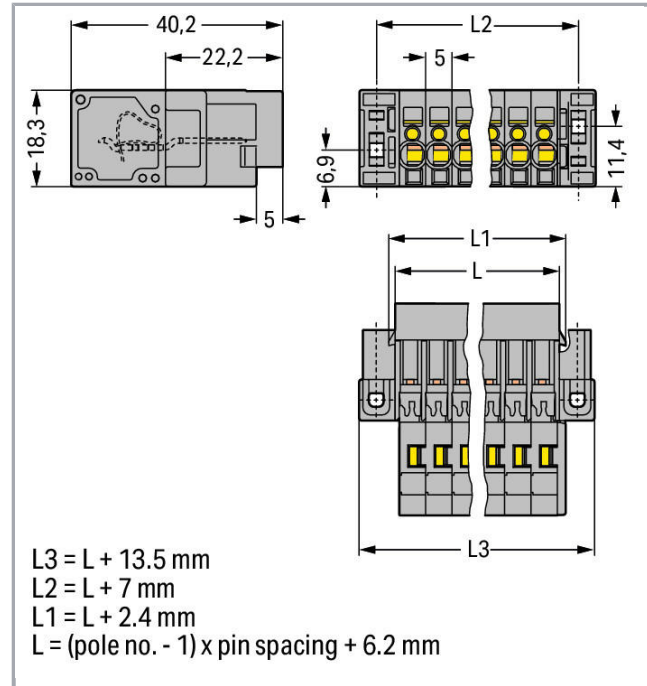

## Fișă tehnică | Număr articol: 769-609/004-000

1-conductor male connector; Feedthrough flange; 4 mm<sup>2</sup>; Pin spacing 5 mm;  
9-pole; 4,00 mm<sup>2</sup>; gray

[www.wago.com/769-609/004-000](http://www.wago.com/769-609/004-000)

### Geometrical Data

Pin spacing	5 mm / 0.197 inch
Width	59,7 mm / 2.35 inch
Height from the surface	18,3 mm / 0.72 inch
Depth	40,2 mm / 1.583 inch