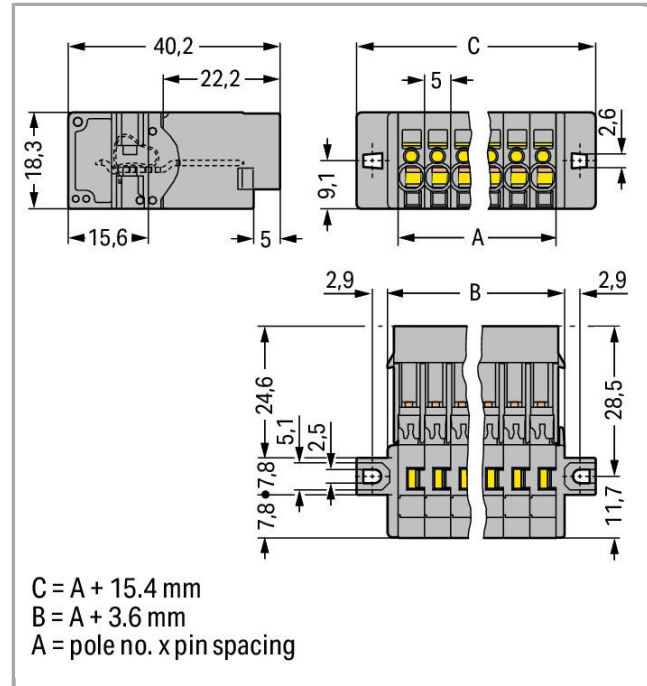

Fișă tehnică | Număr articol: 769-612/002-000

1-conductor male connector; clamping collar; 4 mm²; Pin spacing 5 mm; 12-pole; 4,00 mm²; gray

www.wago.com/769-612/002-000

RoHS Compliant

BOMcheck.net

Culoare: ■

Geometrical Data

Pin spacing	5 mm / 0.197 inch
Width	75,4 mm / 2.969 inch
Height from the surface	18,3 mm / 0.72 inch
Depth	40,2 mm / 1.583 inch

Mechanical data

Mounting type	Mounting flange
---------------	-----------------