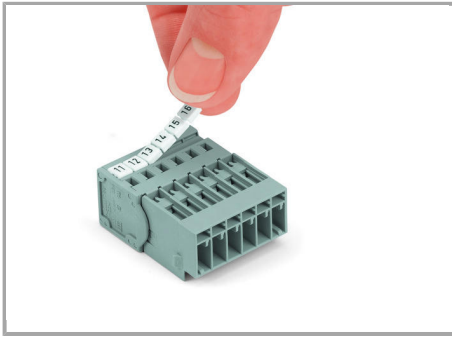

Operating tool

Inserting a conductor via operating tool
(example shows a male connector).

Application

Male connector with CAGE CLAMP® and
mounting flanges

1-connector female plug, straight

Marking

Supus modificărilor.