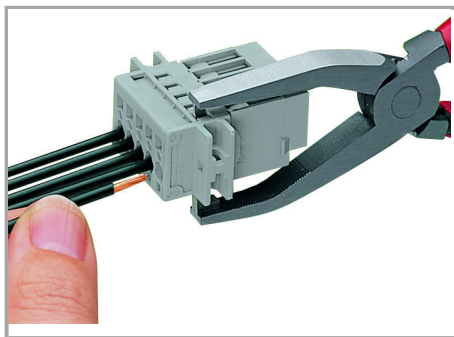

[URL](#)

[Descărcare](#)

Installation Notes

Assembly

Cutout

Male headers with solder pins and fixing flanges

Inserting a conductor

Supus modificărilor.

Operating tool

Inserting a conductor via operating tool
(example shows a male connector).

Application

Male connector with CAGE CLAMP® and
mounting flanges

1-connector female plug, straight

Marking

Supus modificărilor.