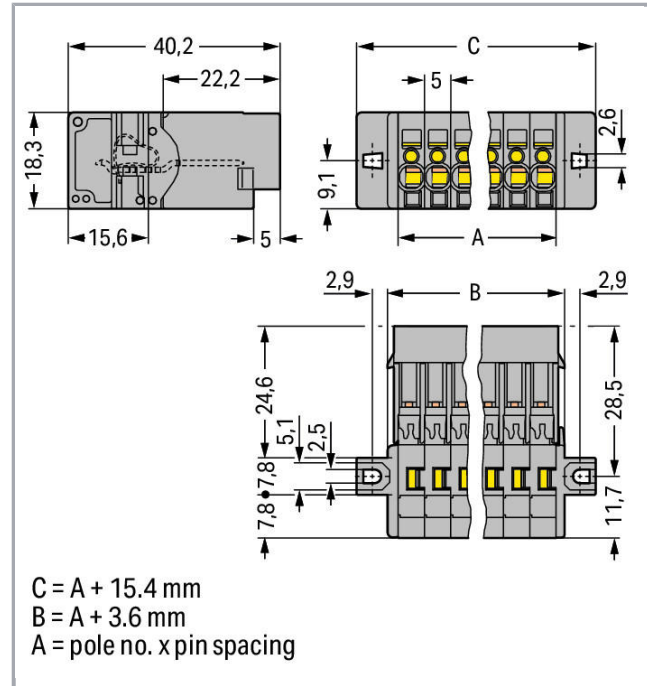

Date

Electrical data

Ratings per IEC/EN 60664-1

Nominal voltage (III/3)	500 V
Rated surge voltage (III/3)	6 kV
Rated current	32 A
Legend (ratings)	(III / 3) ≙ Overtoltage category III / Pollution degree 3

Connection data

Connection technology	CAGE CLAMP®
Actuation type	Operating tool
Connectable conductor materials	Copper

Supus modificărilor.

WAGO Kontakttechnik GmbH & Co. KG
/Representative Office Romania
Sos. Pipera-Tunari nr. 1/1
building 1, 2nd floor | 077190 Voluntari, Ilfov
Tel.: +40-(0)31 421 85 68 | Email: info-RO@wago.com

Aveți întrebări despre produsele noastre?
Vă stăm la dispoziție pentru preluarea apelului la +40 (0) 31 421 85 68.