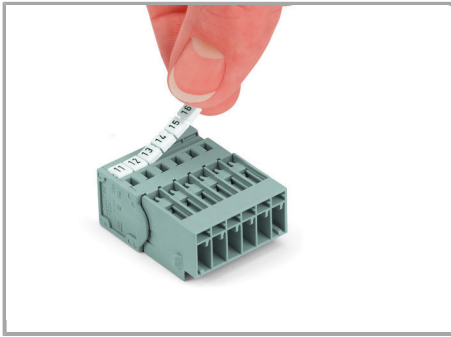

#### Application

Male connector with CAGE CLAMP®  
connection

1-connector female plug, straight

#### Marking

Supus modificărilor.

Labeling a male connector with  
CAGE CLAMP® connection via Mini-WSB  
quick markers.