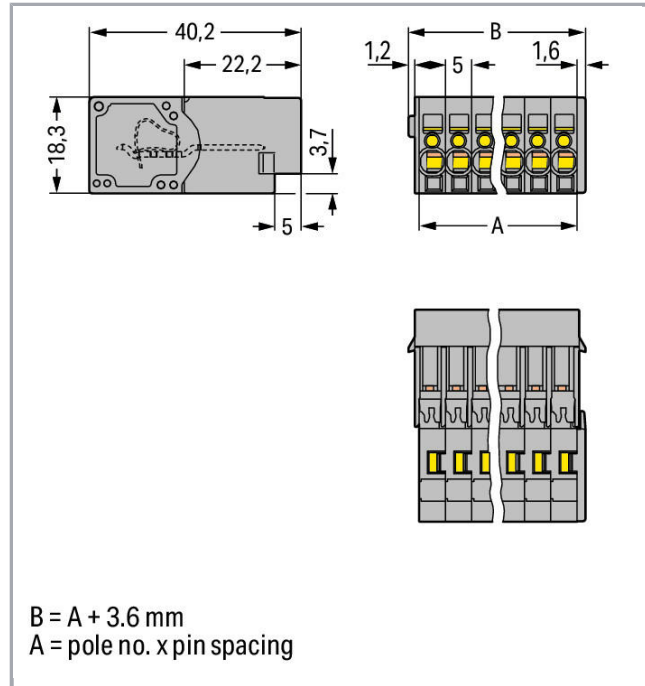

Date

Electrical data

Ratings per IEC/EN 60664-1

Nominal voltage (III/3)	500 V
Rated surge voltage (III/3)	6 kV
Rated current	32 A
Legend (ratings)	(III / 3) ≙ Overvoltage category III / Pollution degree 3

Connection data

Connection technology	CAGE CLAMP®
Actuation type	Operating tool
Connectable conductor materials	Copper

Supus modificărilor.

WAGO Kontakttechnik GmbH & Co. KG
/Representative Office Romania
Sos. Pipera-Tunari nr. 1/1
building 1, 2nd floor | 077190 Voluntari, Ilfov
Tel.: +40-(0)31 421 85 68 | Email: info-RO@wago.com

Aveți întrebări despre produsele noastre?
Vă stăm la dispoziție pentru preluarea apelului la +40 (0) 31 421 85 68.