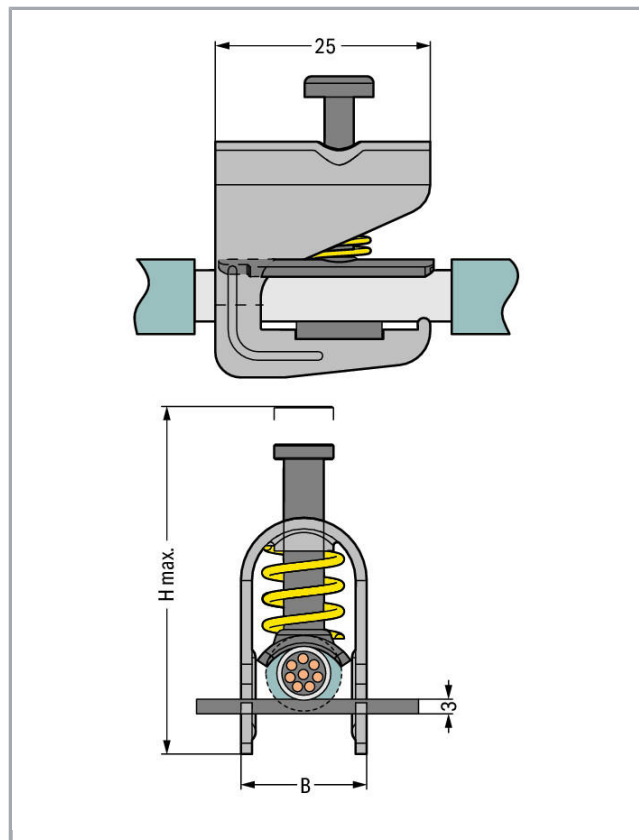

Fișă tehnică | Număr articol: 791-117

Shield clamp; diameter of compatible conductor; 10 mm to 17 mm; H max.
63 mm; 23 mm wide

www.wago.com/791-117

Descriere articol

Safety information 1:

Note: Not suitable for connecting ground conductors!

	Nr. articol: 210-133 Busbar; tin-plated; 1000 mm long; Cu 10 mm x 3 mm	www.wago.com/210-133
	Nr. articol: 790-133 Busbar; tin-plated; 30 mm long; Cu 10 mm x 3 mm	www.wago.com/790-133
	Nr. articol: 790-134 Busbar; tin-plated; 50 mm long; Cu 10 mm x 3 mm	www.wago.com/790-134