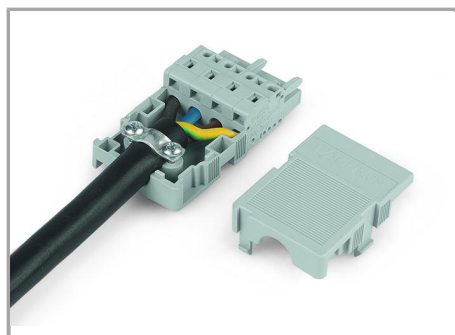

WMB marking card; as card; for terminal block width 5 - 17.5 mm; stretchable 5 - 5.2 mm; plain; snap-on type; green

www.wago.com/793-5501/000-017

Nr. articol: 793-5501/000-023

WMB marking card; as card; for terminal block width 5 - 17.5 mm; stretchable 5 - 5.2 mm; plain; snap-on type; light green

www.wago.com/793-5501/000-023

Nr. articol: 793-5501/000-024

WMB marking card; as card; for terminal block width 5 - 17.5 mm; stretchable 5 - 5.2 mm; plain; snap-on type; violet

www.wago.com/793-5501/000-024

General accessories

Nr. articol: 209-173

Fixing screw; for cable clamp; 7 or more poles

www.wago.com/209-173

Nr. articol: 209-174

Cable clamp; for strain relief; 7 or more poles

www.wago.com/209-174

Descărcări

Documentation

Additional Information

Technical explanations

Apr 3, 2019

pdf
3,6 MB

Descărcare

CAD/CAE-Data

CAE data

EPLAN Data Portal 232-665

URL

Descărcare

Installation Notes

Supus modificărilor.