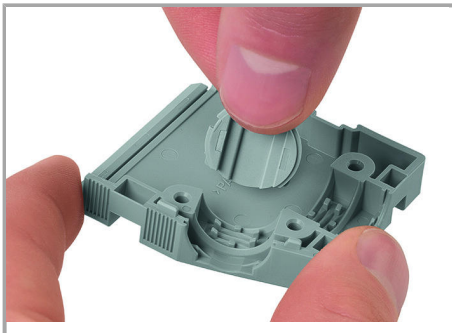

Snapping a cover into the unused cable outlet.

Assembly

Supus modificărilor.

Strain relief housing shown with a male connector equipped with CAGE CLAMP®

Assembly

Disassembling a strain relief housing is only possible using an operating tool (e.g., 210-719).