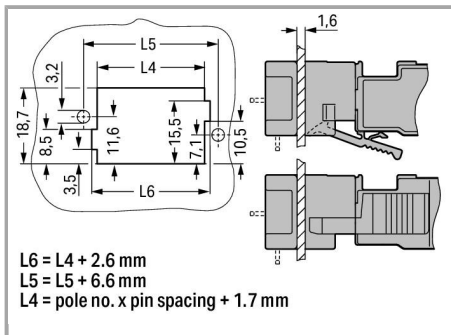

Descărcări Documentation

Additional Information

Technical explanations

Apr 3, 2019

pdf
2,1 MB

[Descărcare](#)

CAD/CAE-Data

CAD data

2D/3D Models 769-610/002-000

[URL](#)

[Descărcare](#)

CAE data

EPLAN Data Portal 769-610/002-000

[URL](#)

[Descărcare](#)

WSCAD Universe 769-610/002-000

[URL](#)

[Descărcare](#)

Installation Notes

Assembly

Cutout

Male headers with solder pins and fixing flanges

Inserting a conductor

Supus modificărilor.