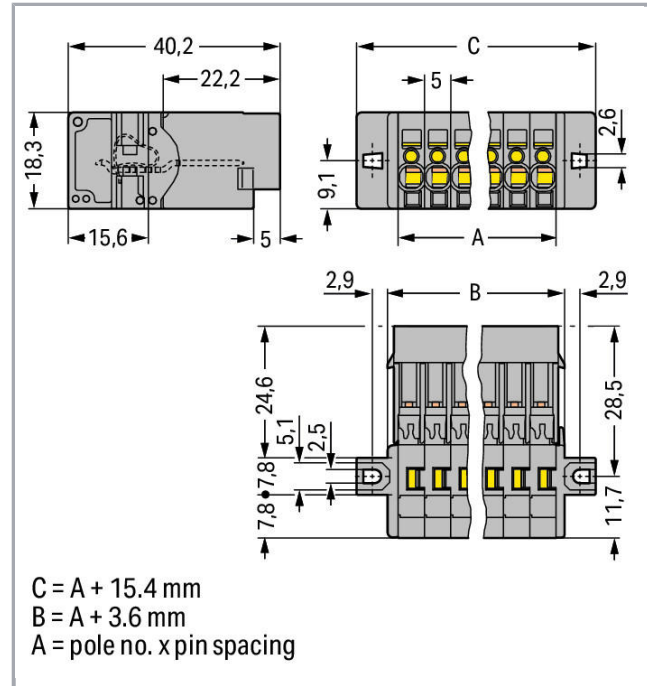

Fișă tehnică | Număr articol: 769-610/002-000

1-conductor male connector; clamping collar; 4 mm²; Pin spacing 5 mm; 10-pole; 4,00 mm²; gray

www.wago.com/769-610/002-000

RoHS Compliant

BOMcheck.net

Culoare: ■

Geometrical Data

Pin spacing	5 mm / 0.197 inch
Width	65.4 mm / 2.575 inch
Height from the surface	18.3 mm / 0.72 inch
Depth	40.2 mm / 1.583 inch

Mechanical data

Mounting type	Mounting flange
---------------	-----------------