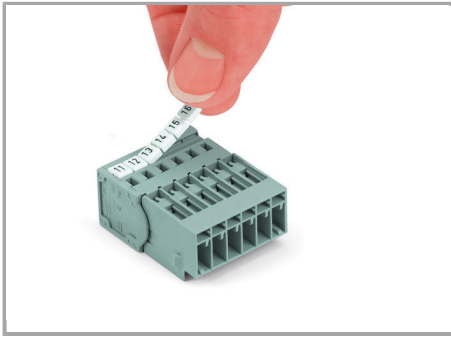

Male headers with solder pins and fixing flanges

Inserting a conductor

Supus modificărilor.

Operating tool

Inserting a conductor via operating tool
(example shows a male connector).

Application

Male connector with CAGE CLAMP® and
mounting flanges

1-connector female plug, straight

Marking

Supus modificărilor.

Labeling a male connector with
CAGE CLAMP® connection via Mini-WSB
quick markers.

Familie de produse

X-COM

Afișare globală produse din familie.