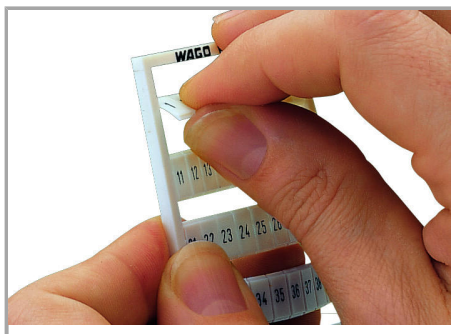

Darstellung des Aufdrucks	consecutive numbers per strip
Pre-assembly	10 strips with 10 markers per card

Geometrical Data

Marker/Strip width	5 ... 5,2 mm
Marker width	5 mm

Material Data

Color	white
Weight	8,4 g
Fire load	0,256 MJ

Commercial data

Product Group	2 (Terminal Block Accessories)
Packaging type	bag
Country of origin	DE
GTIN	4044918934473
Customs tariff number	49119900000

Counterpart

Installation Notes

Application

Separating a strip from the WMB marker card.