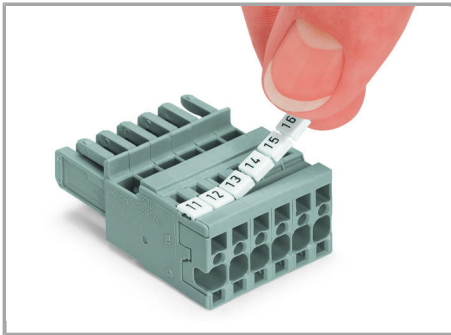

Locking lever

Locking/releasing a lever.

Strain Relief

Supus modificărilor.

Removing a female plug via conductor bundle provided with strain relief plate.

Marking

Labeling a female plug with CAGE CLAMP® connection via Mini-WSB quick markers.