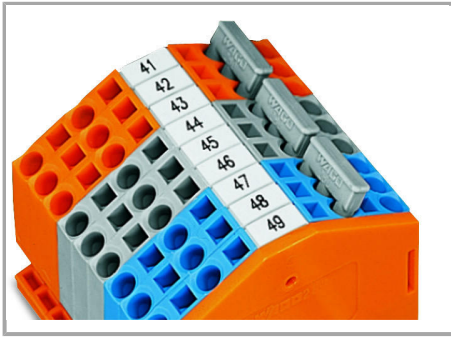

Installation Notes

Jumpered

Commoning with comb-style jumper bar.

Push comb-style jumper bar down until fully inserted.

Jumpered

Supus modificărilor.

4-conductor through terminal blocks, angled type –

formation of groups with 3-way, comb-style jumper bars

Jumpered

Carrier terminal blocks with component plugs,

alternate comb-style jumper bars,

3-way, comb-style jumper bar

Jumpered

Supus modificărilor.

Commoning front-entry disconnect terminal blocks via comb-style jumper bar using a 10-pole operating tool.