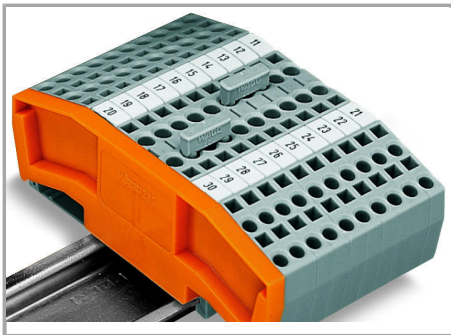

Fișă tehnică | Număr articol: 280-482

Comb-style jumper bar; insulated; 2-way; IN = IN terminal block; gray

www.wago.com/280-482

Supus modificărilor.

WAGO Kontakttechnik GmbH & Co. KG
/Representative Office Romania
Sos. Pipera-Tunari nr. 1/1
building 1, 2nd floor | 077190 Voluntari, Ilfov
Tel.: +40-(0)31 421 85 68 | Email: info-RO@wago.com

Nr. articol: 280-432

Operating tool; made of insulating material; 2-way

www.wago.com/280-432**Descărcări****Documentation****Additional Information**

Technical explanations	Apr 3, 2019	pdf 2,1 MB	Descărcare
------------------------	-------------	---------------	------------

Installation Notes

Jumpered

Commoning with comb-style jumper bar.

Push comb-style jumper bar down until fully inserted.

Jumpered

Supus modificărilor.

4-conductor through terminal blocks, angled type –

formation of groups with 3-way, comb-style jumper bars

Jumpered

Carrier terminal blocks with component plugs,

alternate comb-style jumper bars,

3-way, comb-style jumper bar

Jumpered

Supus modificărilor.

Commoning front-entry disconnect terminal blocks via comb-style jumper bar using a 10-pole operating tool.