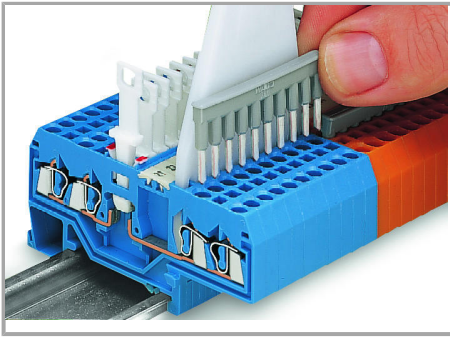

Fișă tehnică | Număr articol: 280-482

Comb-style jumper bar; insulated; 2-way; IN = IN terminal block; gray

www.wago.com/280-482

Supus modificărilor.

WAGO Kontakttechnik GmbH & Co. KG
/Representative Office Romania
Sos. Pipera-Tunari nr. 1/1
building 1, 2nd floor | 077190 Voluntari, Ilfov
Tel.: +40-(0)31 421 85 68 | Email: info-RO@wago.com

Installation Notes

Jumpered

Commoning with comb-style jumper bar.

Push comb-style jumper bar down until fully inserted.

Jumpered

Supus modificărilor.

4-conductor through terminal blocks, angled type –

formation of groups with 3-way, comb-style jumper bars

Jumpered

Carrier terminal blocks with component plugs,

alternate comb-style jumper bars,

3-way, comb-style jumper bar

Jumpered

Supus modificărilor.

Commoning front-entry disconnect terminal blocks via comb-style jumper bar using a 10-pole operating tool.