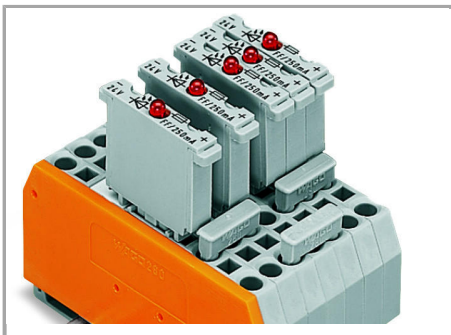

Fișă tehnică | Număr articol: 280-482

Comb-style jumper bar; insulated; 2-way; IN = IN terminal block; gray

www.wago.com/280-482

Supus modificărilor.

WAGO Kontakttechnik GmbH & Co. KG
/Representative Office Romania
Sos. Pipera-Tunari nr. 1/1
building 1, 2nd floor | 077190 Voluntari, Ilfov
Tel.: +40-(0)31 421 85 68 | Email: info-RO@wago.com

Nr. articol: 280-432

Operating tool; made of insulating material; 2-way

www.wago.com/280-432**Descărcări****Documentation****Additional Information**

Technical explanations	Apr 3, 2019	pdf 2,1 MB	Descărcare
------------------------	-------------	---------------	------------

Installation Notes

Jumpered

Commoning with comb-style jumper bar.

Push comb-style jumper bar down until fully inserted.

Jumpered

Supus modificărilor.

4-conductor through terminal blocks, angled type –

formation of groups with 3-way, comb-style jumper bars

Jumpered

Carrier terminal blocks with component plugs,

alternate comb-style jumper bars,

3-way, comb-style jumper bar

Jumpered

Supus modificărilor.

Commoning front-entry disconnect terminal blocks via comb-style jumper bar using a 10-pole operating tool.