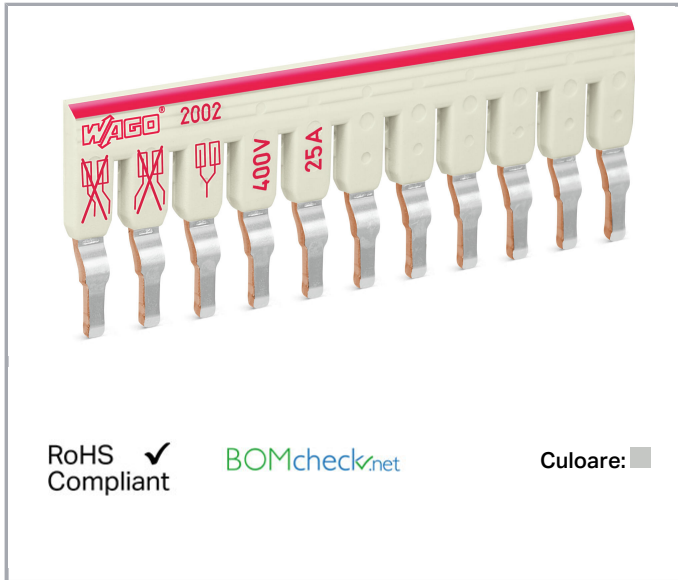

## Fișă tehnică | Număr articol: 2002-481

Staggered jumper; insulated; 11-way; Nominal current 25 A; suitable for 2002 and 2003 Series rail-mounted terminal blocks; light gray

[www.wago.com/2002-481](http://www.wago.com/2002-481)