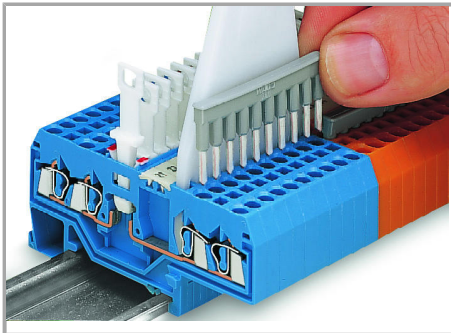

## Fișă tehnică | Număr articol: 280-490

Comb-style jumper bar; insulated; 10-way; IN = IN terminal block; gray

[www.wago.com/280-490](http://www.wago.com/280-490)

#### Jumpered

4-conductor through terminal blocks, angled type –

formation of groups with 3-way, comb-style jumper bars

#### Jumpered

Supus modificărilor.

Carrier terminal blocks with component plugs,

alternate comb-style jumper bars,

3-way, comb-style jumper bar

#### Jumpered

Commoning front-entry disconnect terminal blocks via comb-style jumper bar using a 10-pole operating tool.

Supus modificărilor.