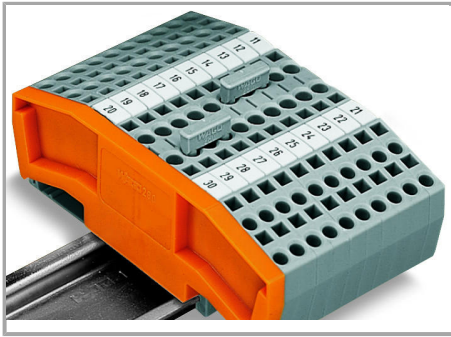

Commoning with comb-style jumper bar.

Push comb-style jumper bar down until fully inserted.