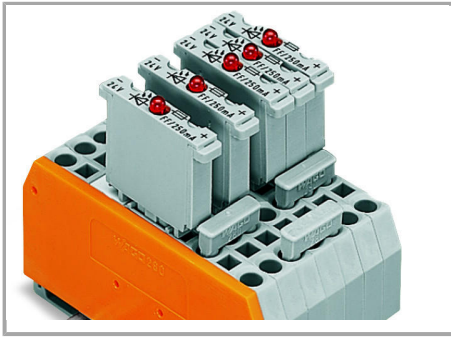

## Fișă tehnică | Număr articol: 280-490

Comb-style jumper bar; insulated; 10-way; IN = IN terminal block; gray

[www.wago.com/280-490](http://www.wago.com/280-490)

#### Jumpered

4-conductor through terminal blocks, angled type –

formation of groups with 3-way, comb-style jumper bars

#### Jumpered

Supus modificărilor.

Carrier terminal blocks with component plugs,

alternate comb-style jumper bars,

3-way, comb-style jumper bar