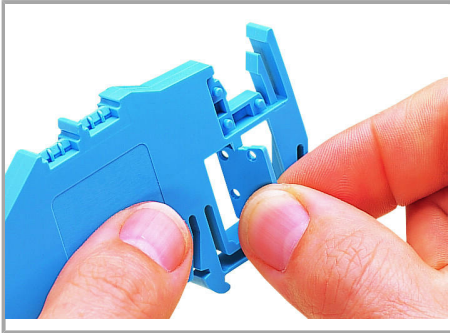

Installation Notes

Removing the separator plate from the busbar carrier or from the N-disconnect terminal block.