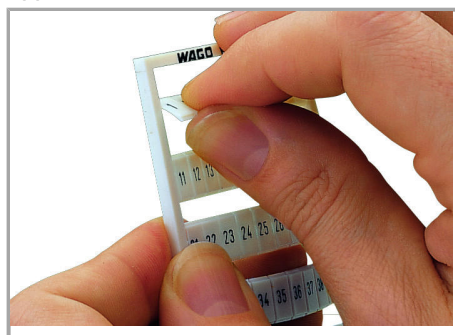

Weight	7,2 g
Fire load	0,215 MJ

Commercial data

Product Group	2 (Terminal Block Accessories)
Packaging type	bag
Country of origin	DE
GTIN	4044918693707
Customs tariff number	491 19900000

Counterpart

Installation Notes

Application

Separating a strip from the WMB marker card.