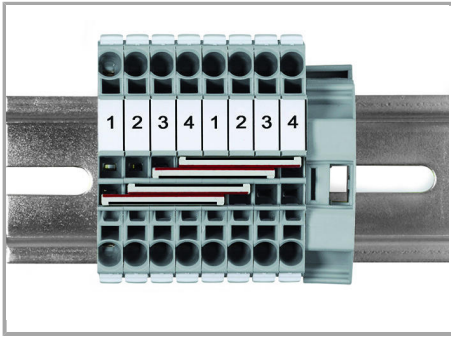

Fișă tehnică | Număr articol: 2002-476

Staggered jumper; insulated; 6-way; Nominal current 25 A; suitable for 2002 and 2003 Series rail-mounted terminal blocks; light gray

www.wago.com/2002-476

Date

Electrical data

2D/3D Models 2002-476	URL	Descărcare
-----------------------	-----	------------

CAE data

WSCAD Universe 2002-476	URL	Descărcare
-------------------------	-----	------------

Installation Notes

Jumpered

Supus modificărilor.

Commoning two potentials in one single jumper slot via extremely slim staggered jumpers.

Familie de produse

TOPJOB® S

TOPJOB® S: In various industrial applications and modern building installations, WAGO's wide and versatile range of rail-mount terminal blocks provides more than just reliable electrical connections.